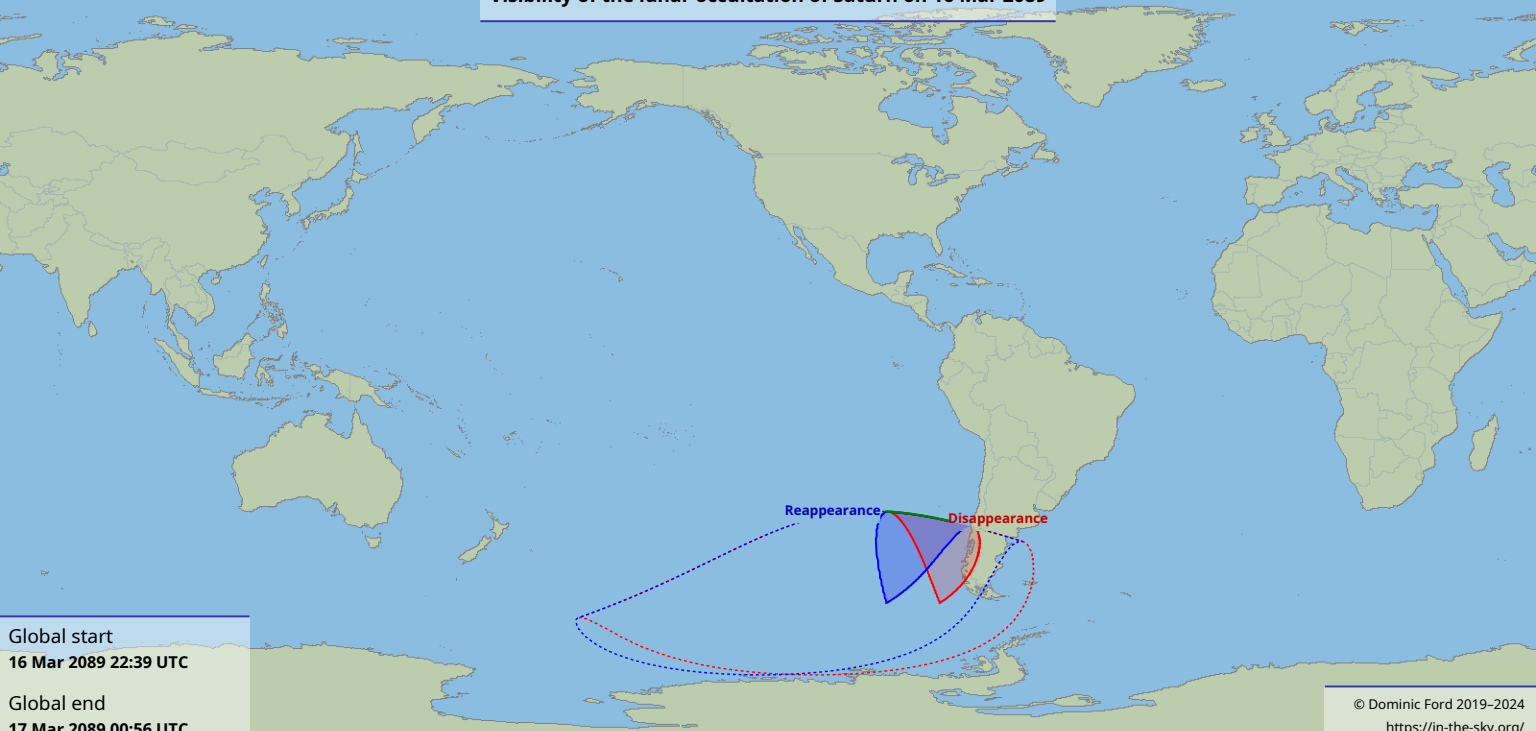

# Visibility of the lunar occultation of Saturn on 16 Mar 2089

Global start  
16 Mar 2089 22:39 UTC

Global end  
17 Mar 2089 00:56 UTC