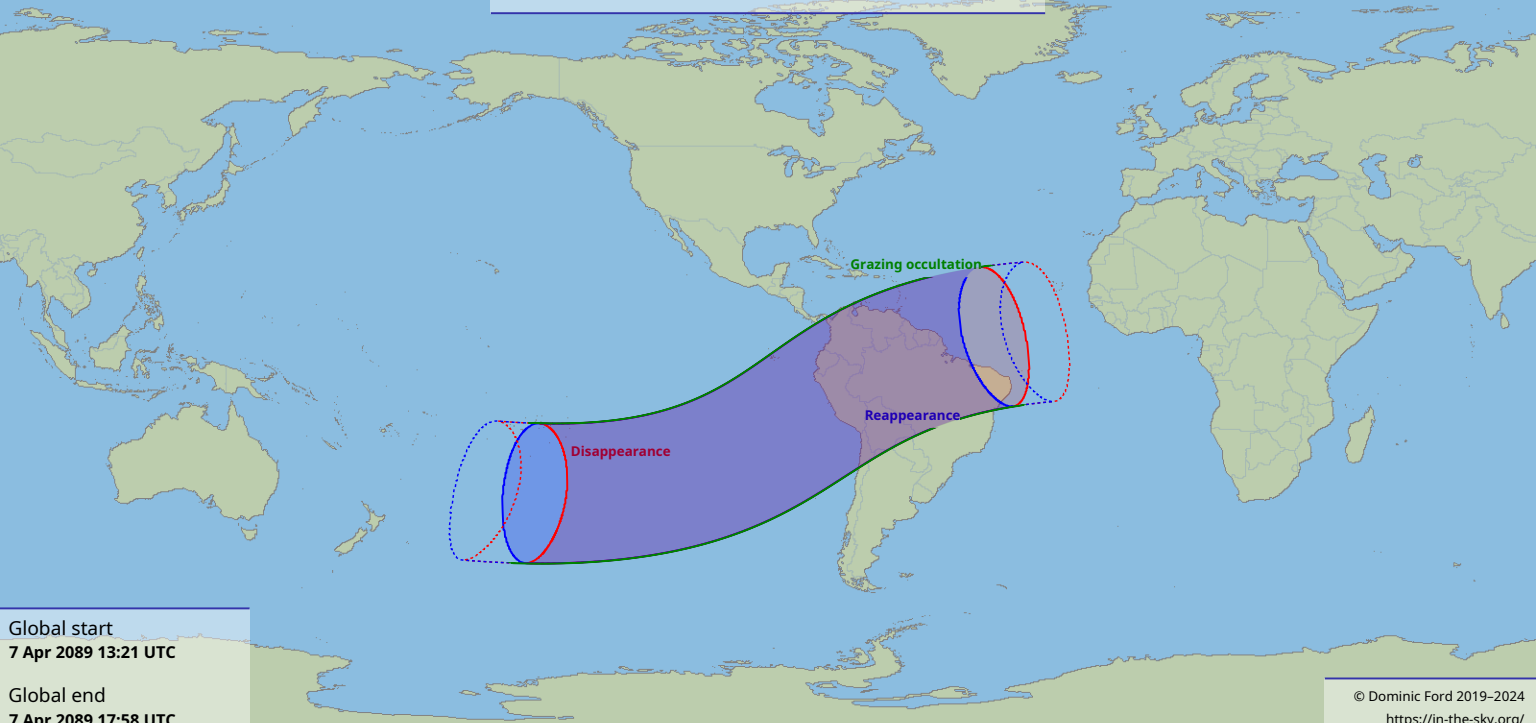

Visibility of the lunar occultation of Venus on 7 Apr 2089

Global start
7 Apr 2089 13:21 UTC

Global end
7 Apr 2089 17:58 UTC