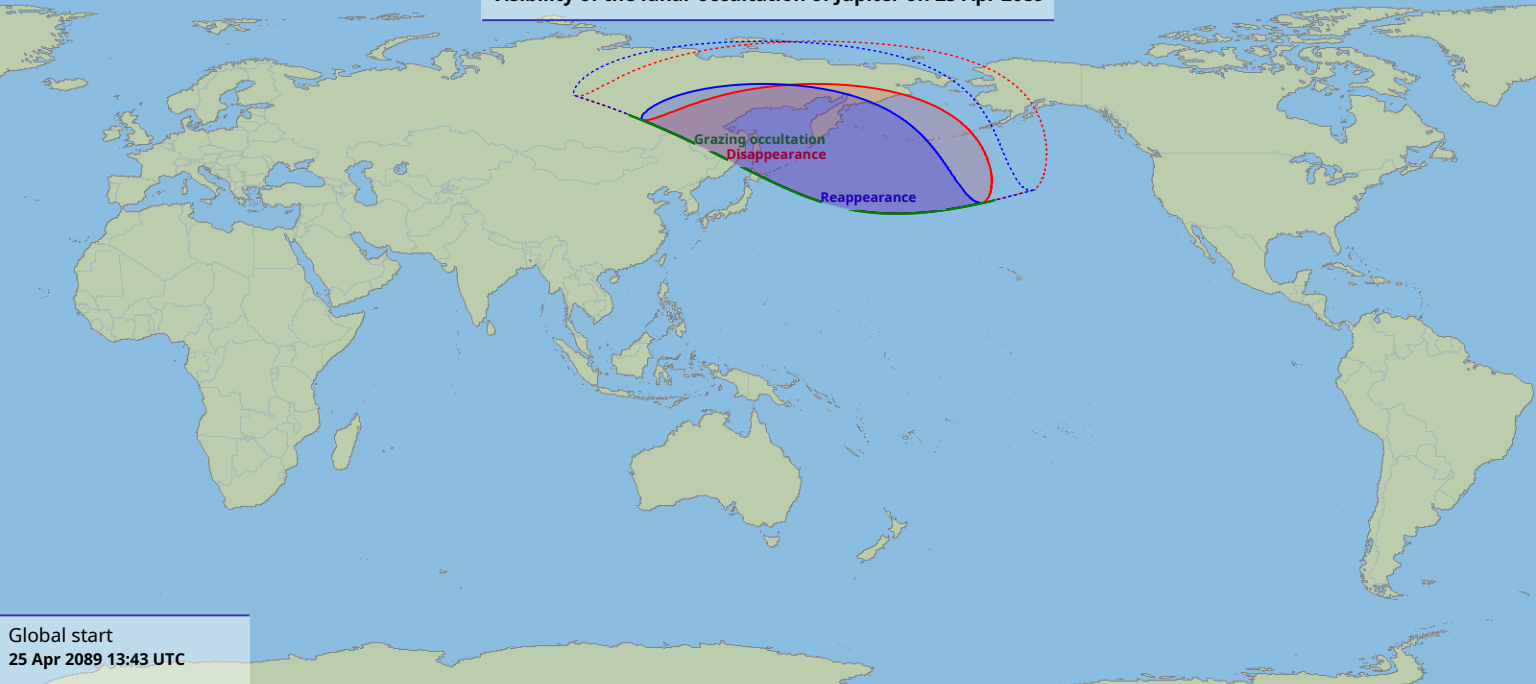

Visibility of the lunar occultation of Jupiter on 25 Apr 2089

Global start
25 Apr 2089 13:43 UTC

Global end
25 Apr 2089 16:02 UTC