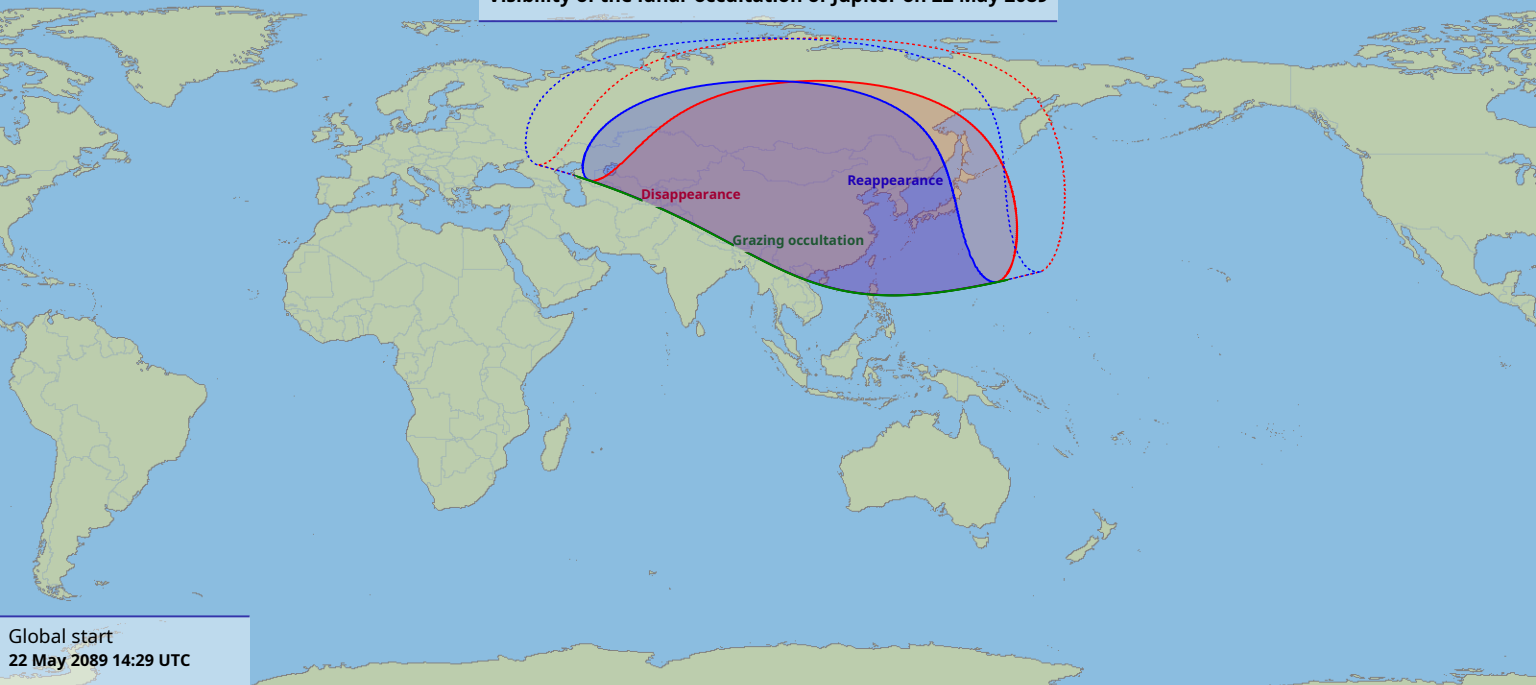

# Visibility of the lunar occultation of Jupiter on 22 May 2089

Global start  
22 May 2089 14:29 UTC

Global end  
22 May 2089 17:46 UTC