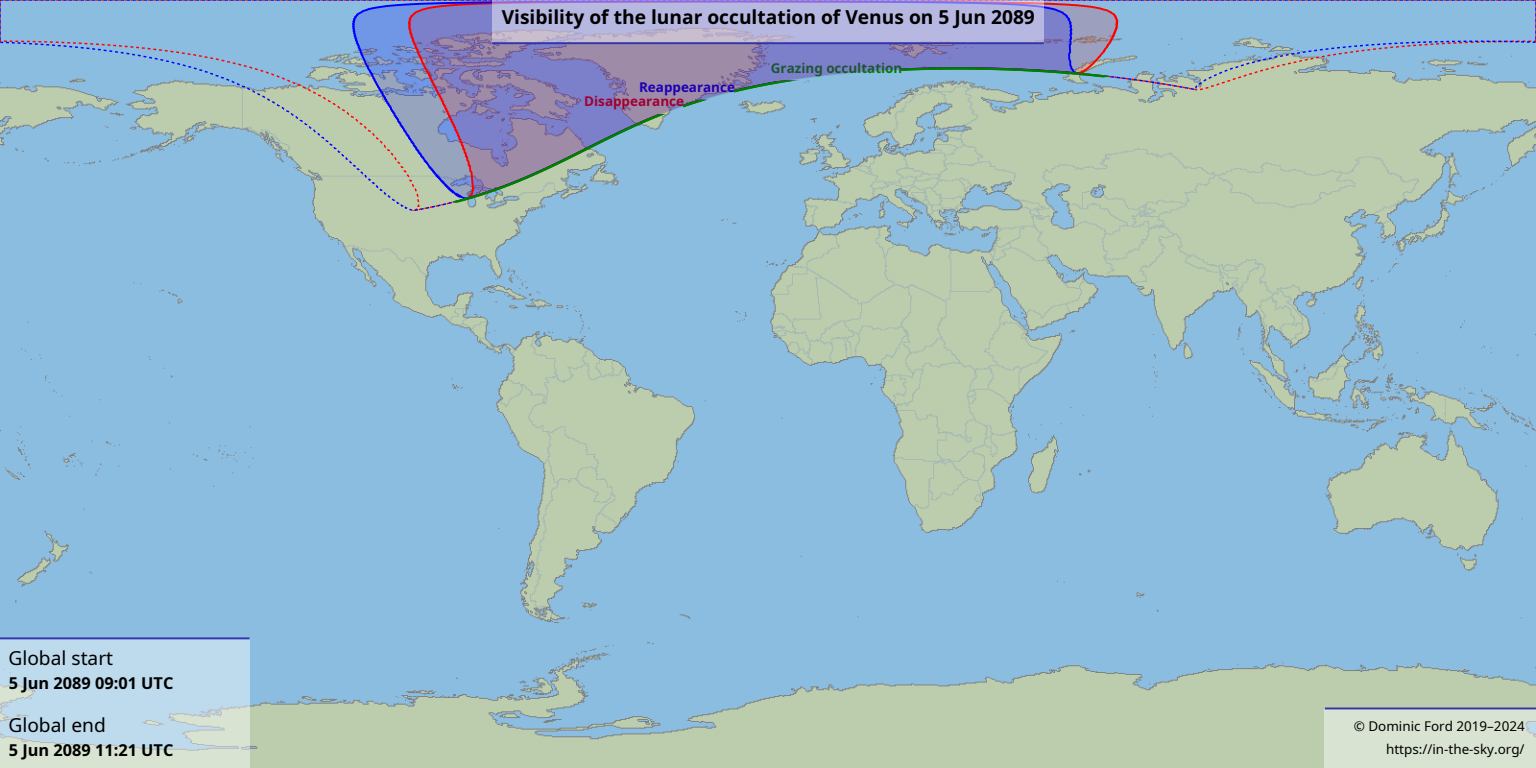

Visibility of the lunar occultation of Venus on 5 Jun 2089

Global start
5 Jun 2089 09:01 UTC

Global end
5 Jun 2089 11:21 UTC