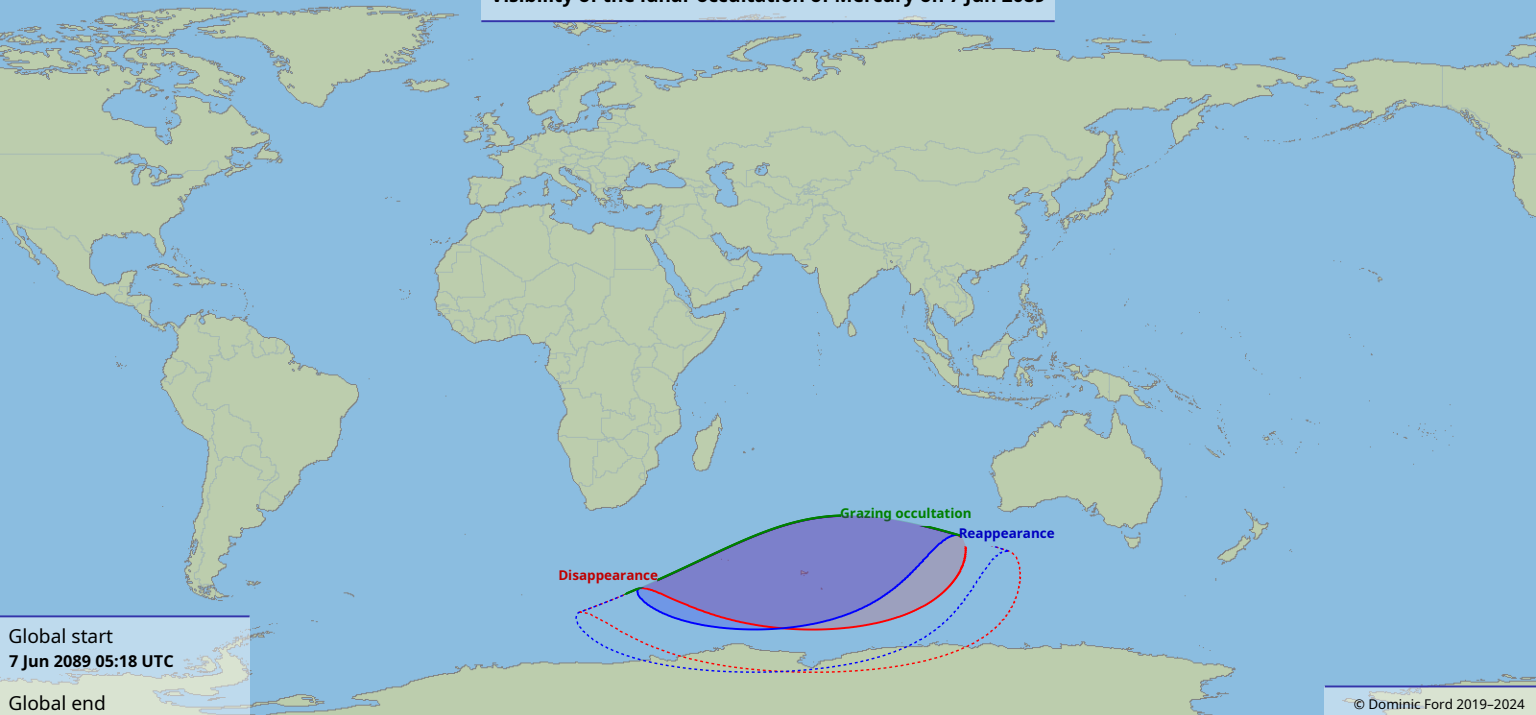

Visibility of the lunar occultation of Mercury on 7 Jun 2089

Global start
7 Jun 2089 05:18 UTC

Global end
7 Jun 2089 07:44 UTC