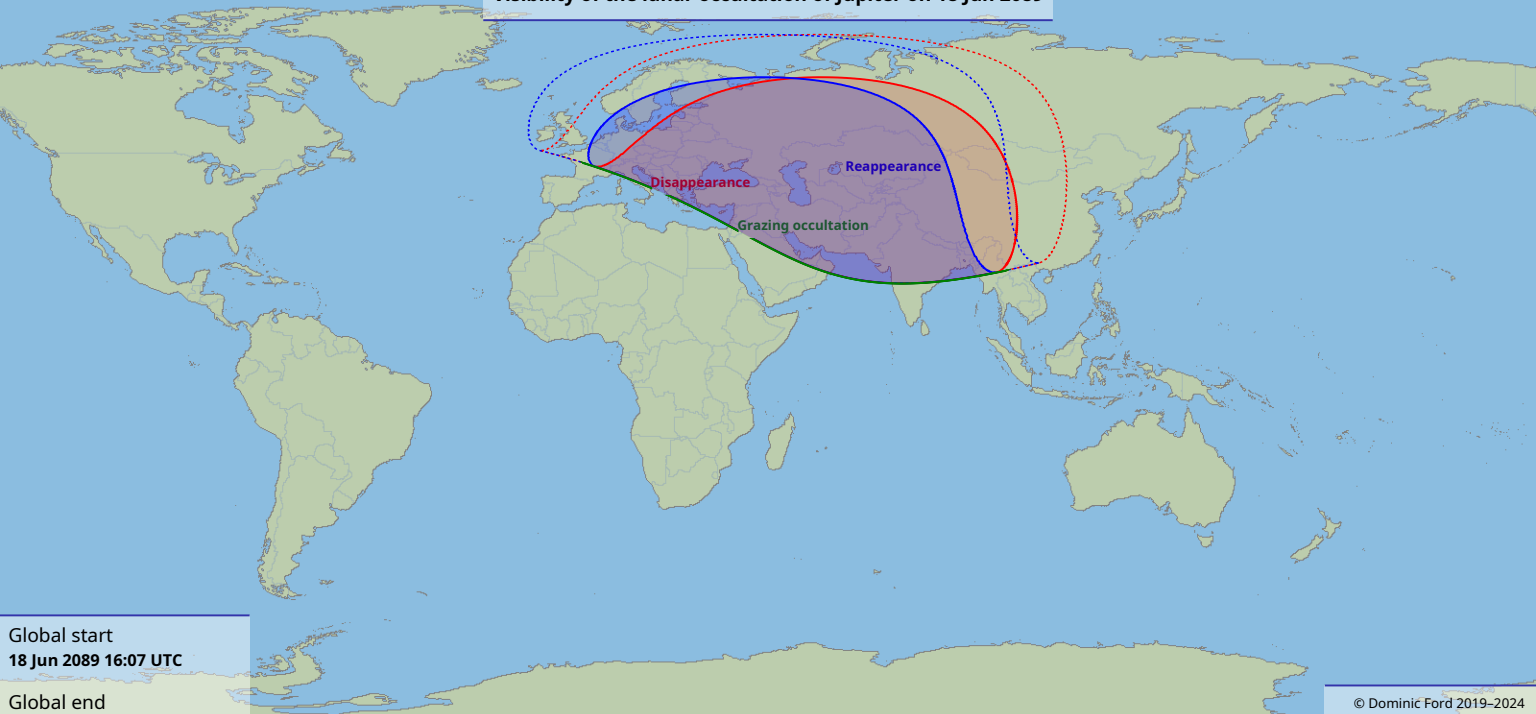

# Visibility of the lunar occultation of Jupiter on 18 Jun 2089

Global start  
18 Jun 2089 16:07 UTC

Global end  
18 Jun 2089 19:20 UTC