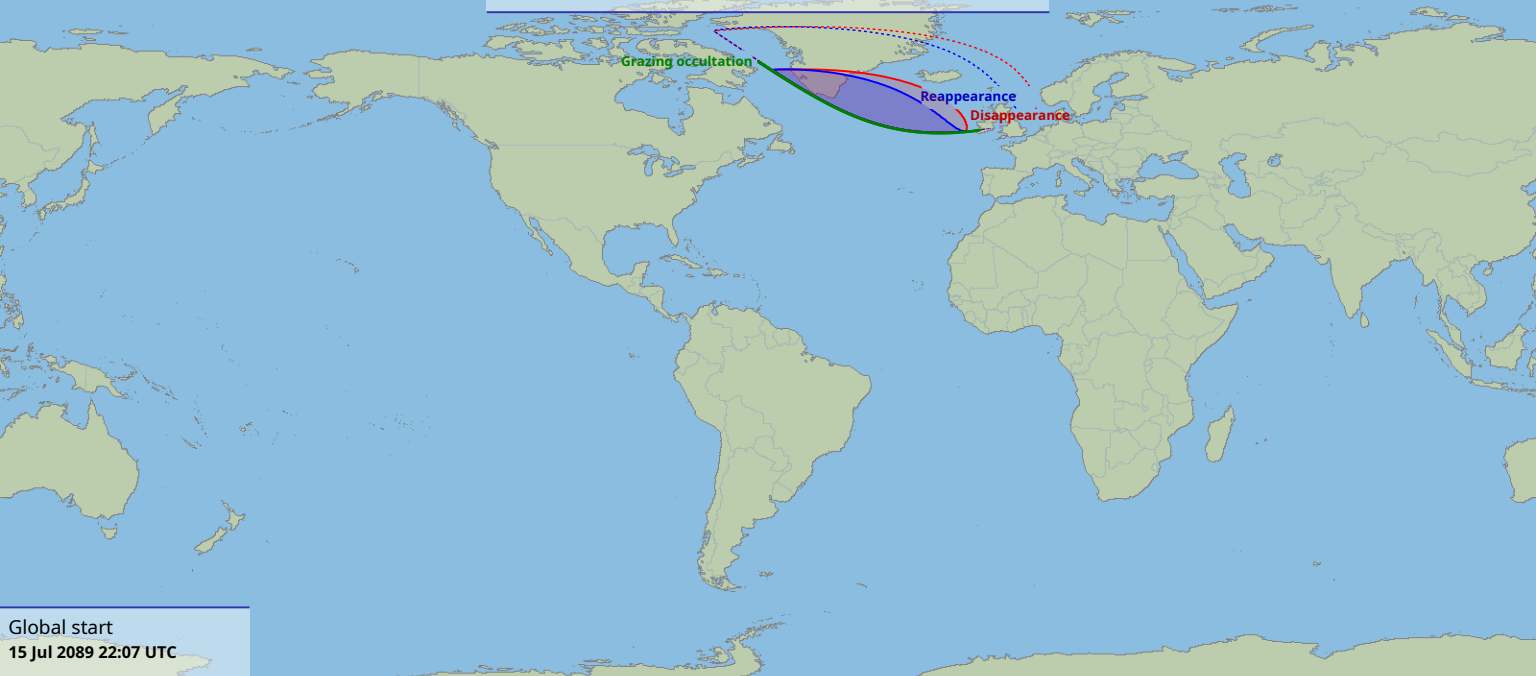

# Visibility of the lunar occultation of Jupiter on 15 Jul 2089

Global start  
15 Jul 2089 22:07 UTC

Global end  
15 Jul 2089 23:25 UTC