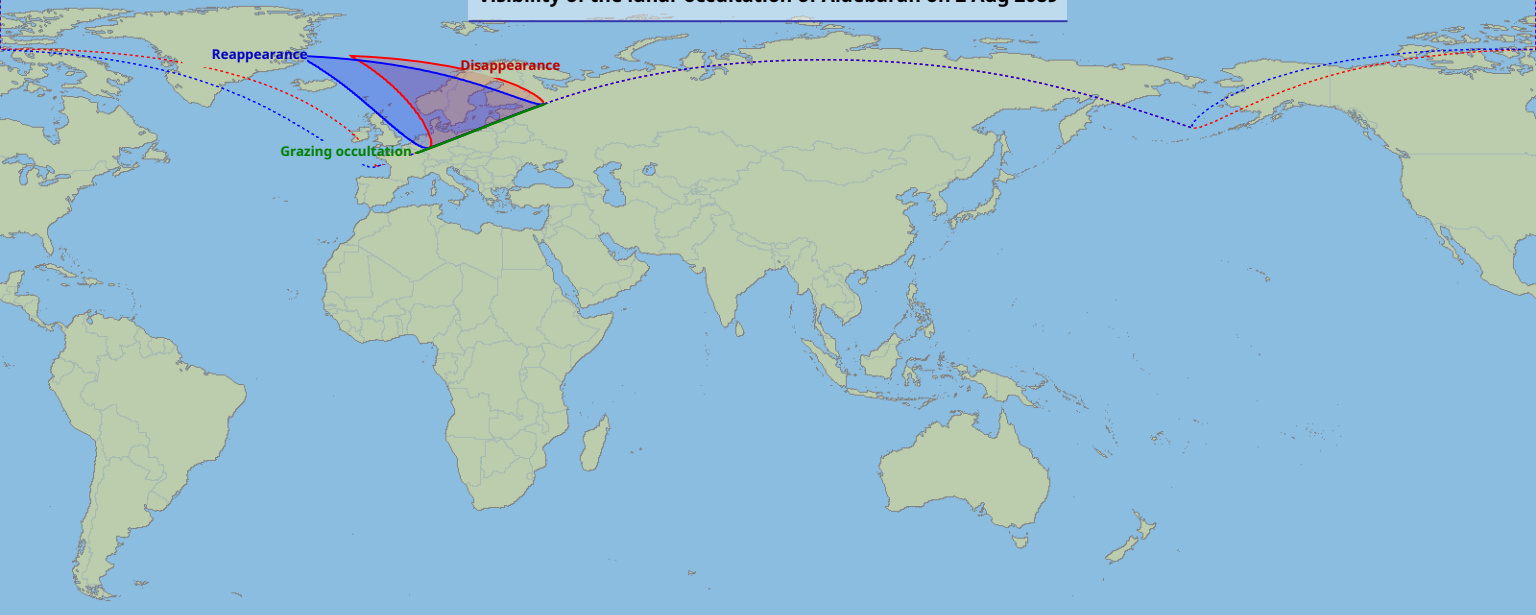

Visibility of the lunar occultation of Aldebaran on 2 Aug 2089

Global start
2 Aug 2089 00:56 UTC

Global end
2 Aug 2089 03:13 UTC