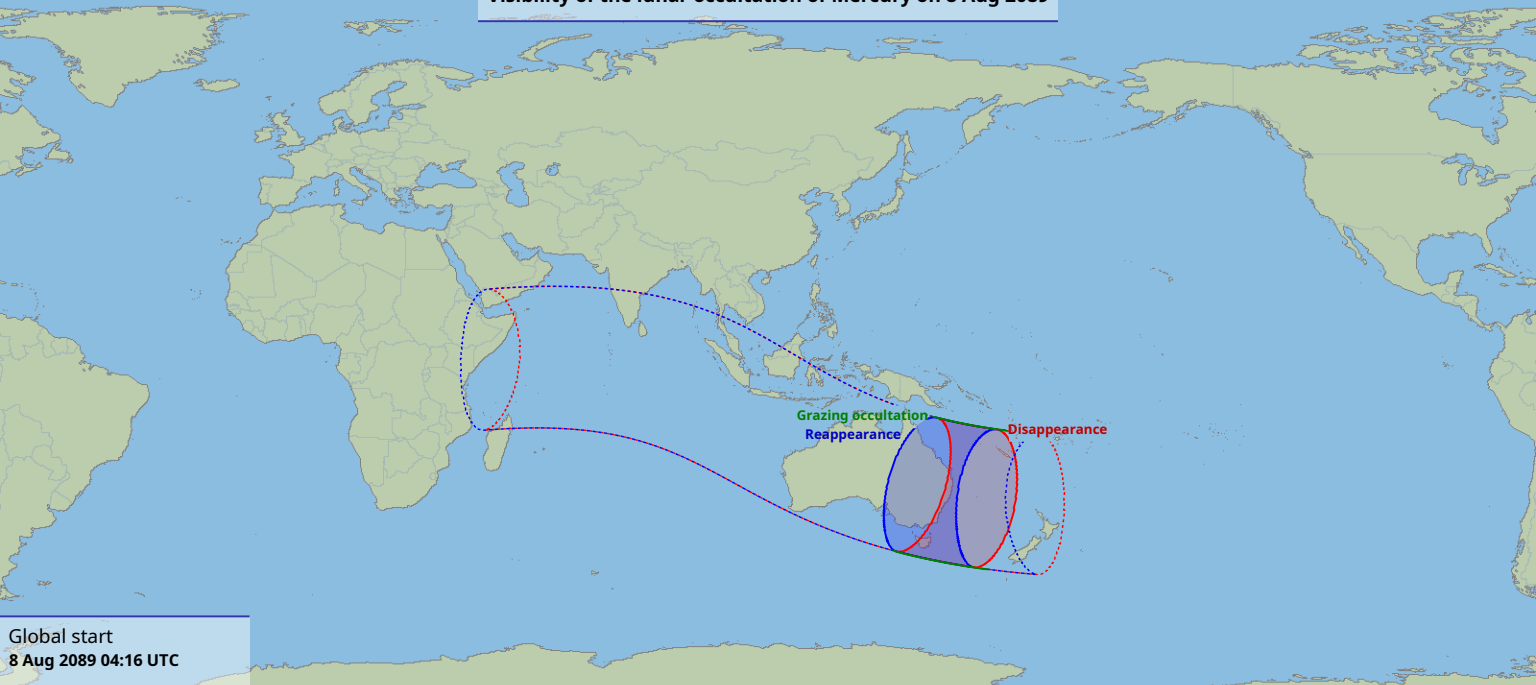

Visibility of the lunar occultation of Mercury on 8 Aug 2089

Global start
8 Aug 2089 04:16 UTC

Global end
8 Aug 2089 08:31 UTC