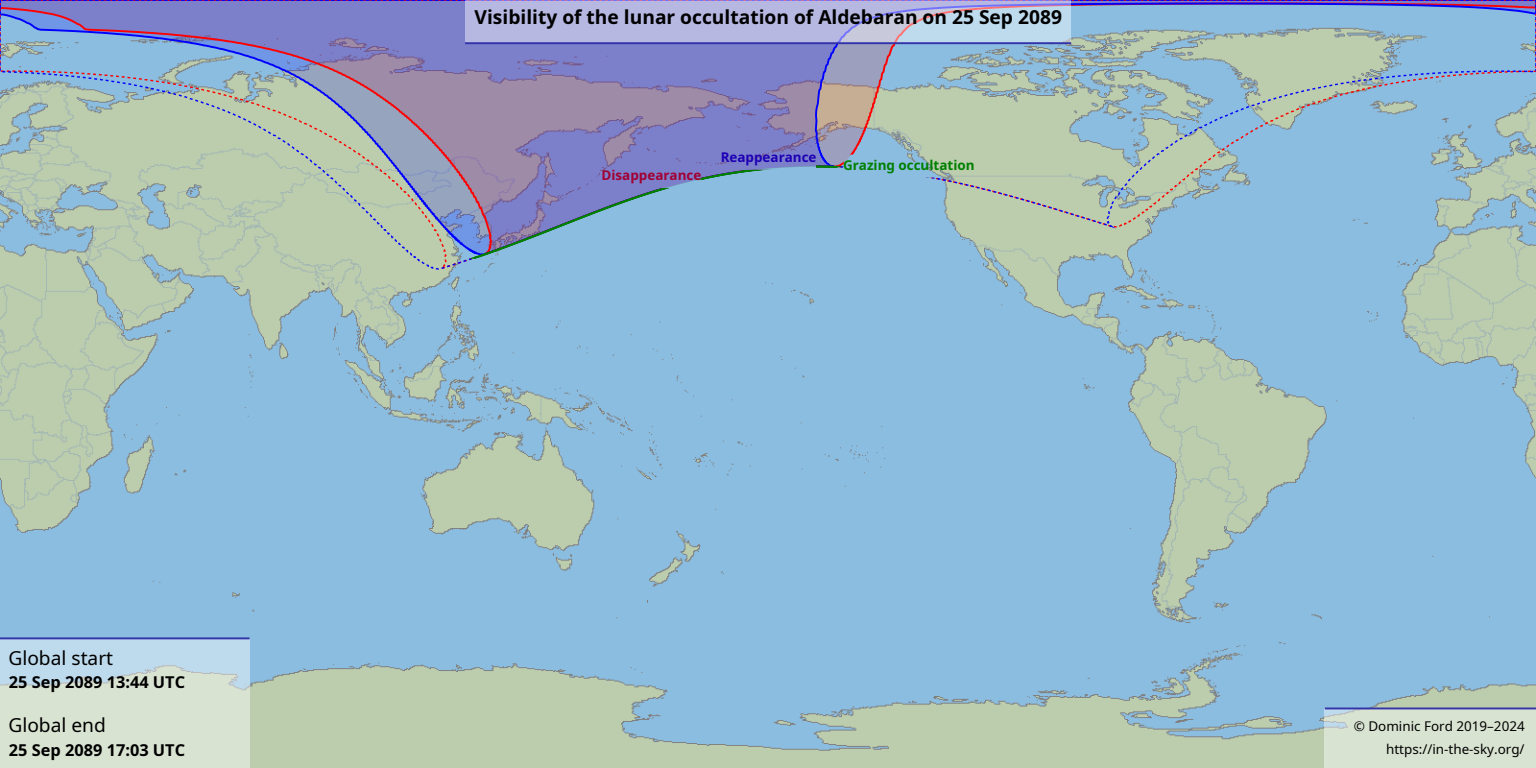

Visibility of the lunar occultation of Aldebaran on 25 Sep 2089

Global start
25 Sep 2089 13:44 UTC

Global end
25 Sep 2089 17:03 UTC