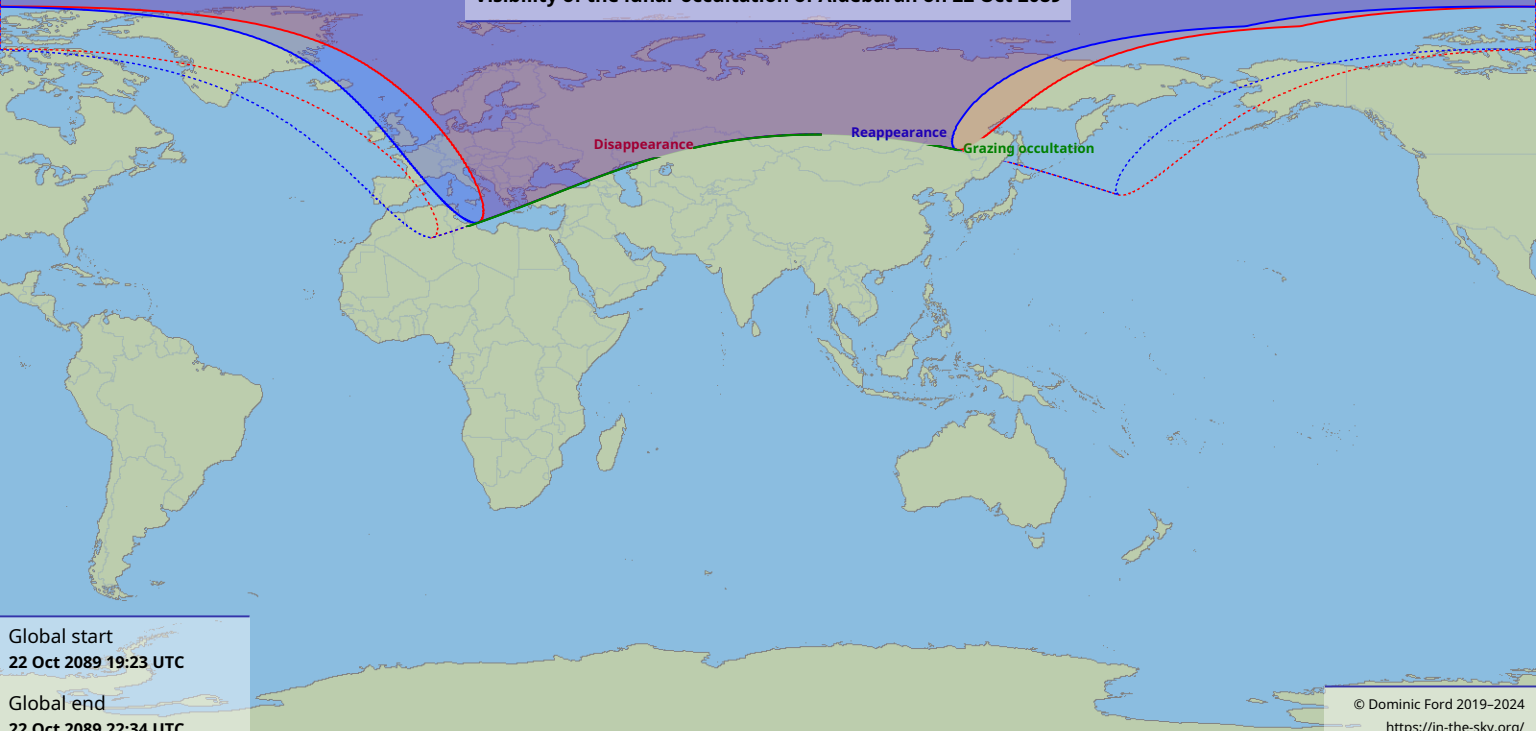

# Visibility of the lunar occultation of Aldebaran on 22 Oct 2089

Global start  
22 Oct 2089 19:23 UTC

Global end  
22 Oct 2089 22:34 UTC