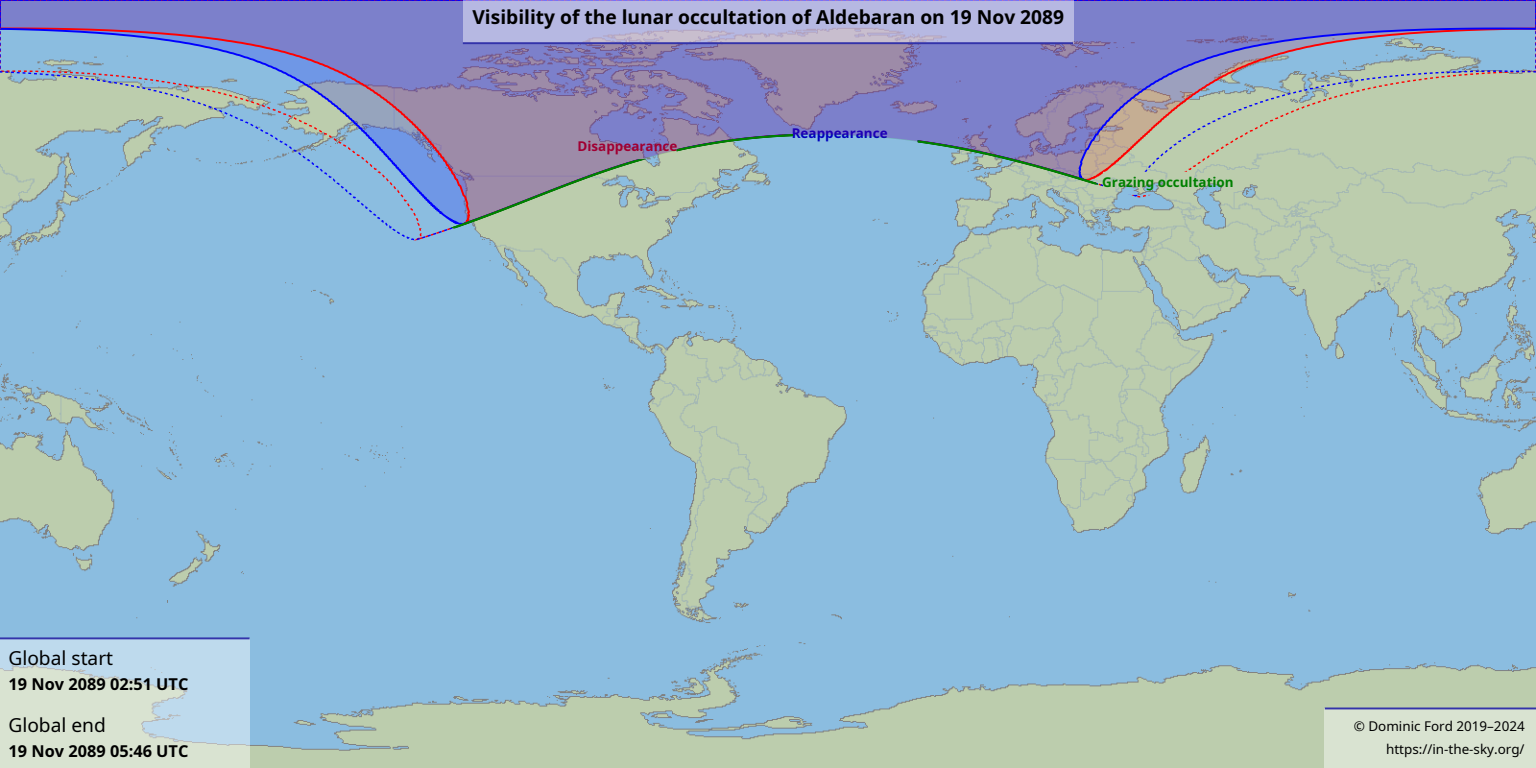

Visibility of the lunar occultation of Aldebaran on 19 Nov 2089

Global start
19 Nov 2089 02:51 UTC

Global end
19 Nov 2089 05:46 UTC