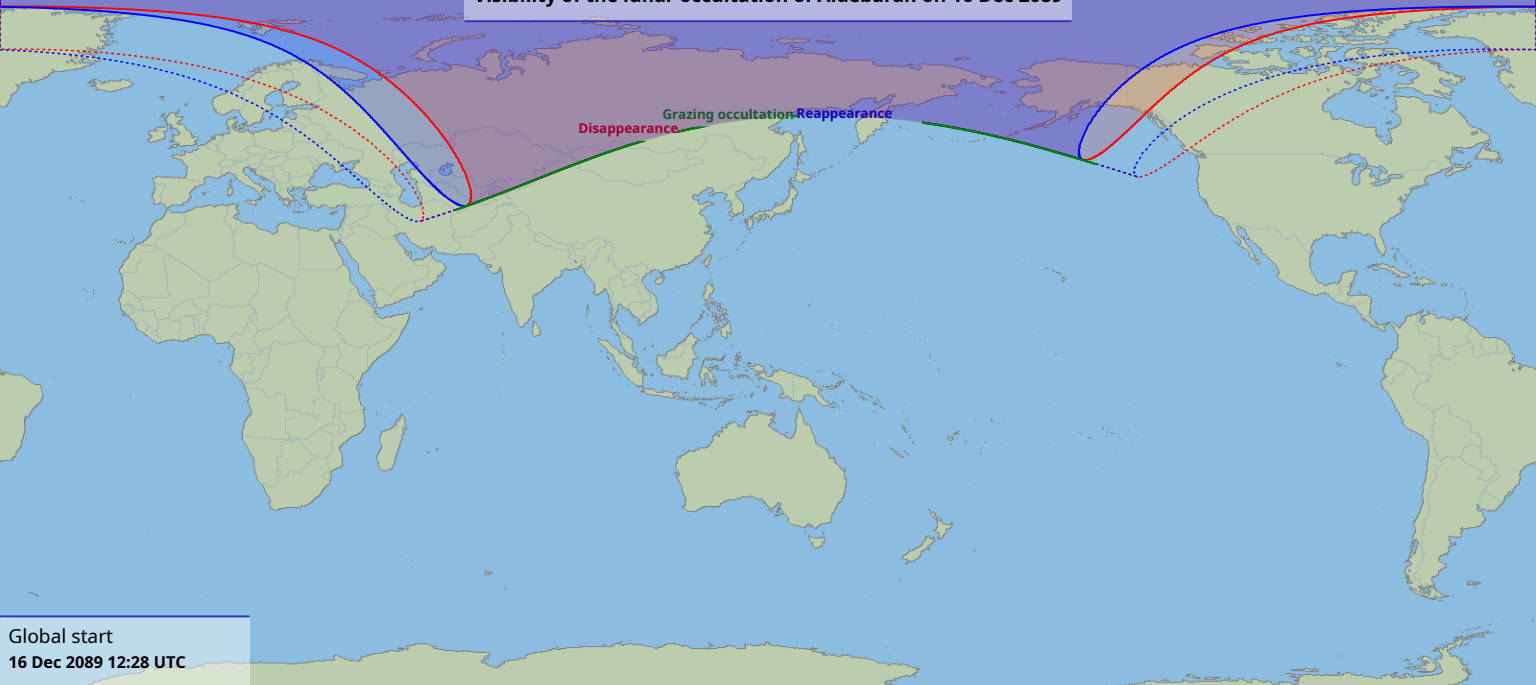

Visibility of the lunar occultation of Aldebaran on 16 Dec 2089

Global start
16 Dec 2089 12:28 UTC

Global end
16 Dec 2089 15:25 UTC