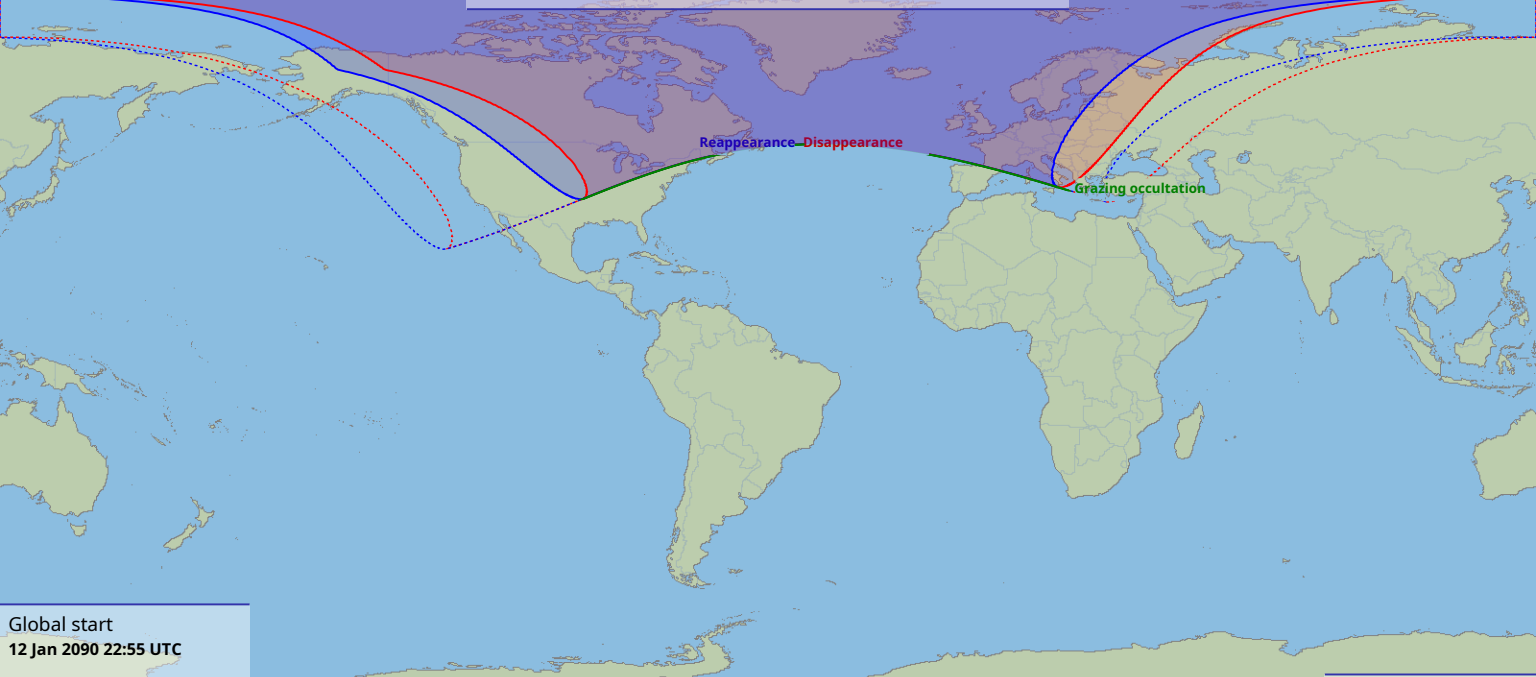

Visibility of the lunar occultation of Aldebaran on 13 Jan 2090

Reappearance—Disappearance

Grazing occultation

Global start
12 Jan 2090 22:55 UTC

Global end
13 Jan 2090 02:18 UTC