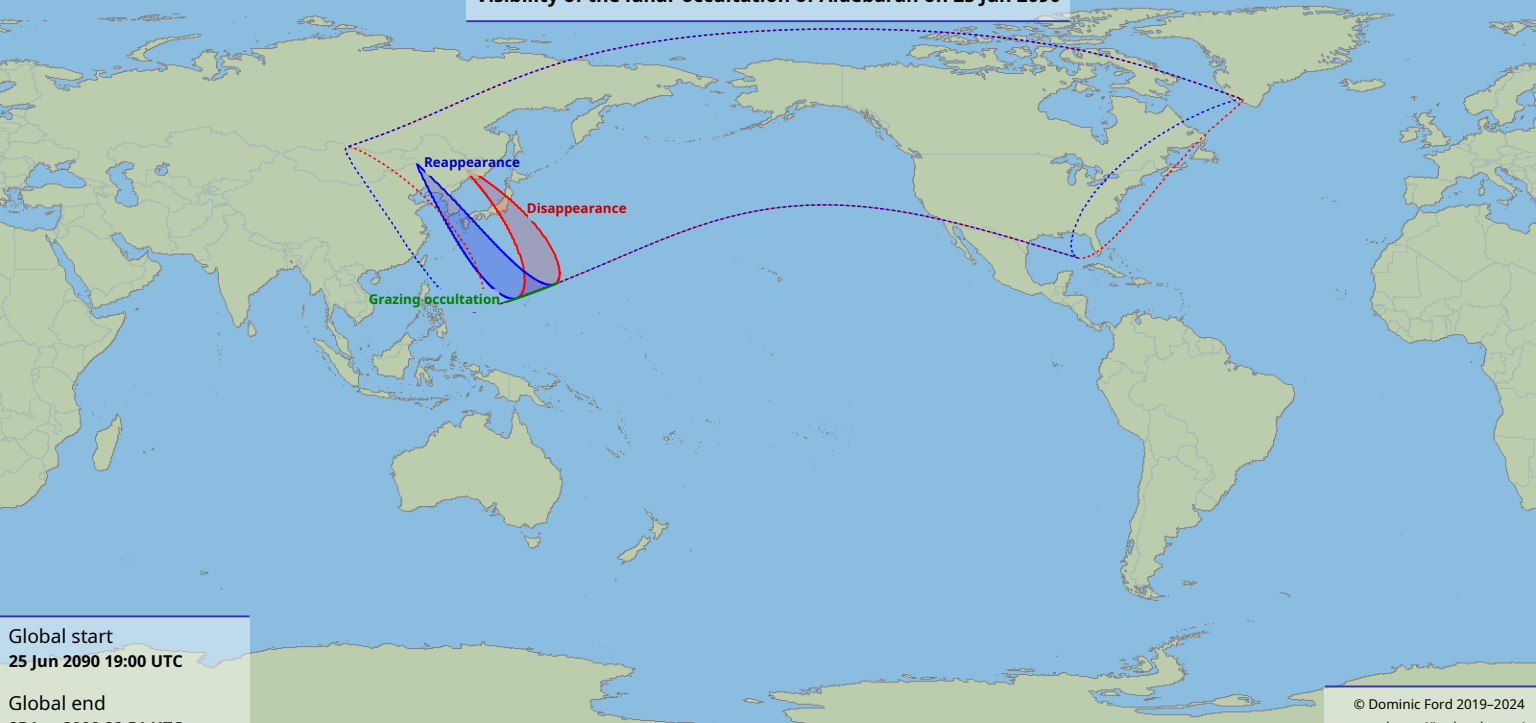

Visibility of the lunar occultation of Aldebaran on 25 Jun 2090

Global start
25 Jun 2090 19:00 UTC

Global end
25 Jun 2090 22:51 UTC