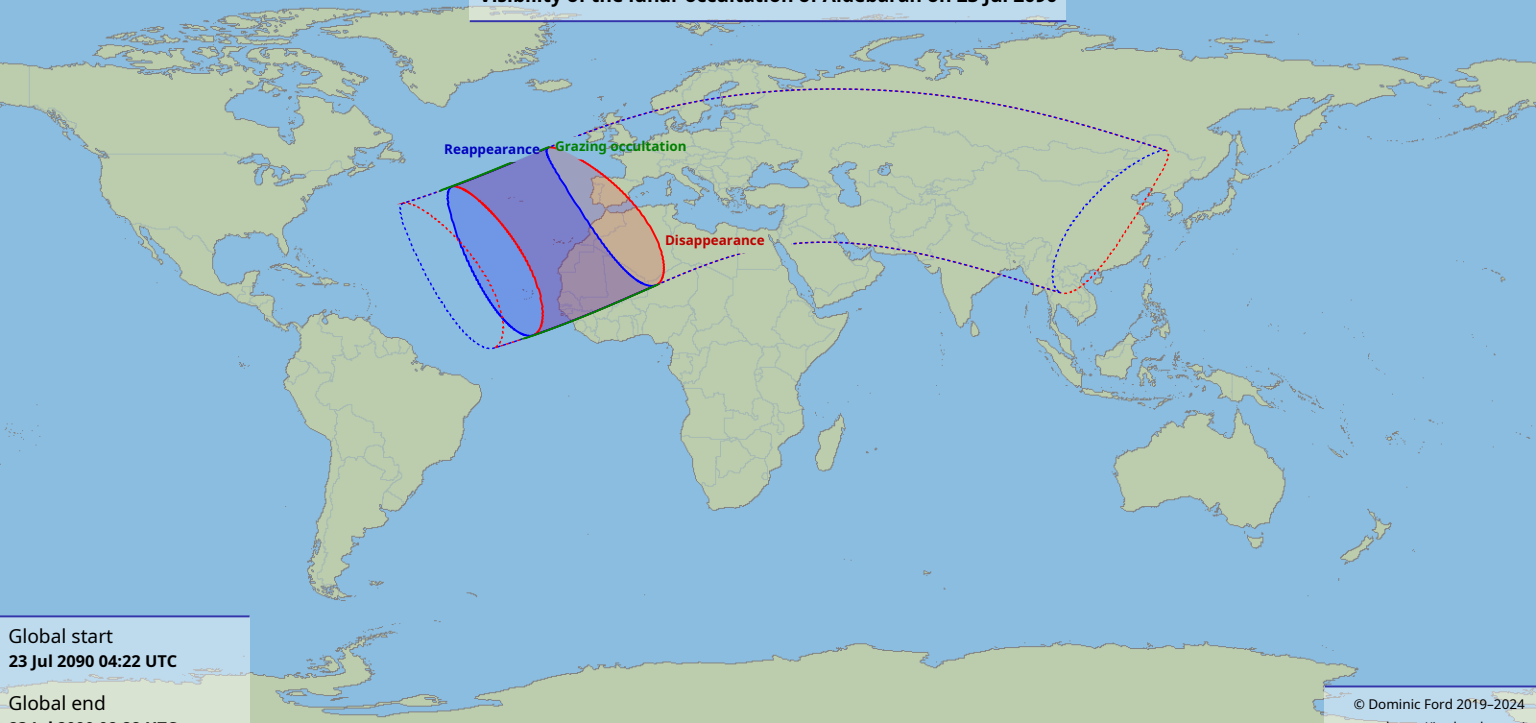

Visibility of the lunar occultation of Aldebaran on 23 Jul 2090

Global start
23 Jul 2090 04:22 UTC

Global end
23 Jul 2090 08:28 UTC