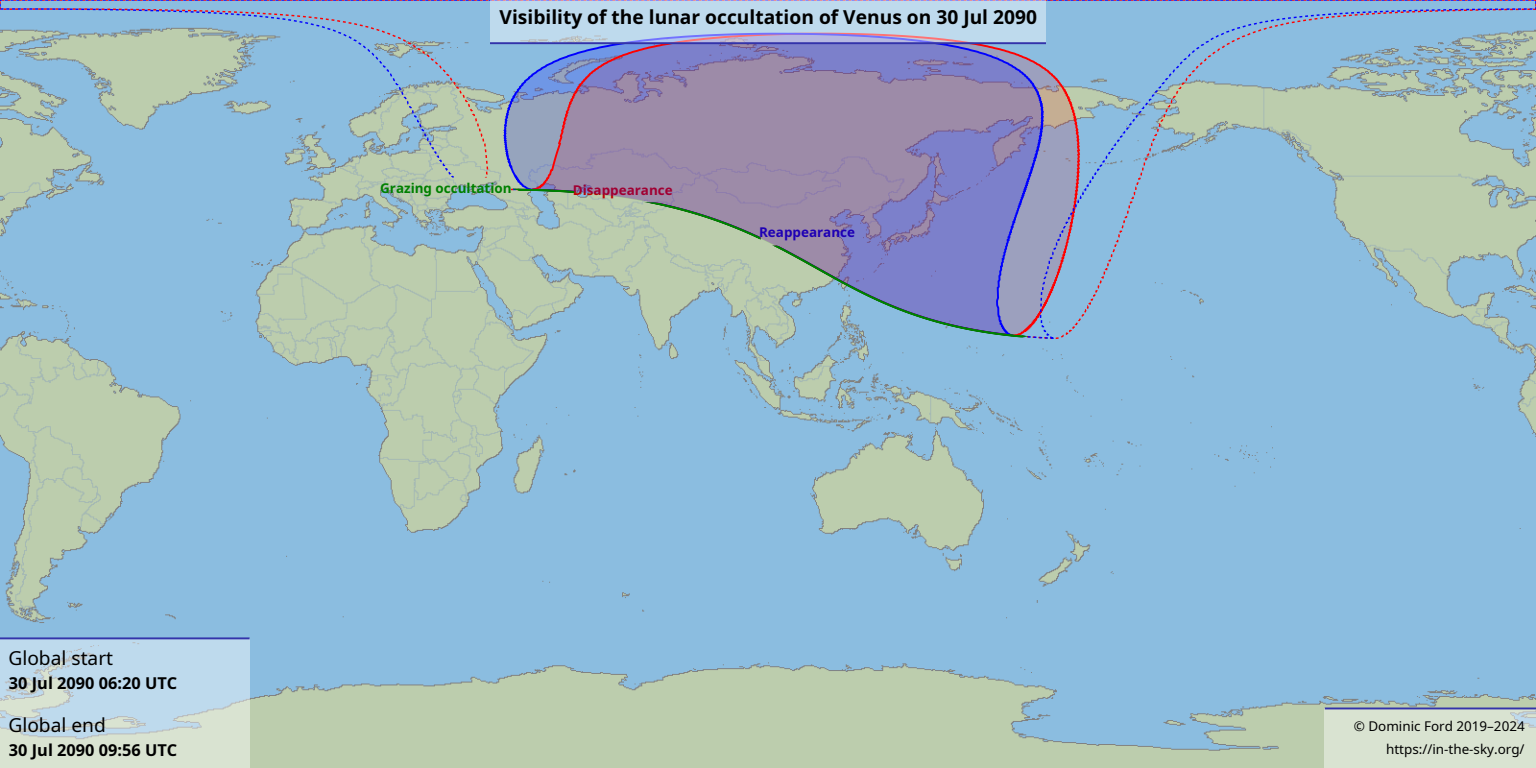

# Visibility of the lunar occultation of Venus on 30 Jul 2090

Global start  
30 Jul 2090 06:20 UTC

Global end  
30 Jul 2090 09:56 UTC