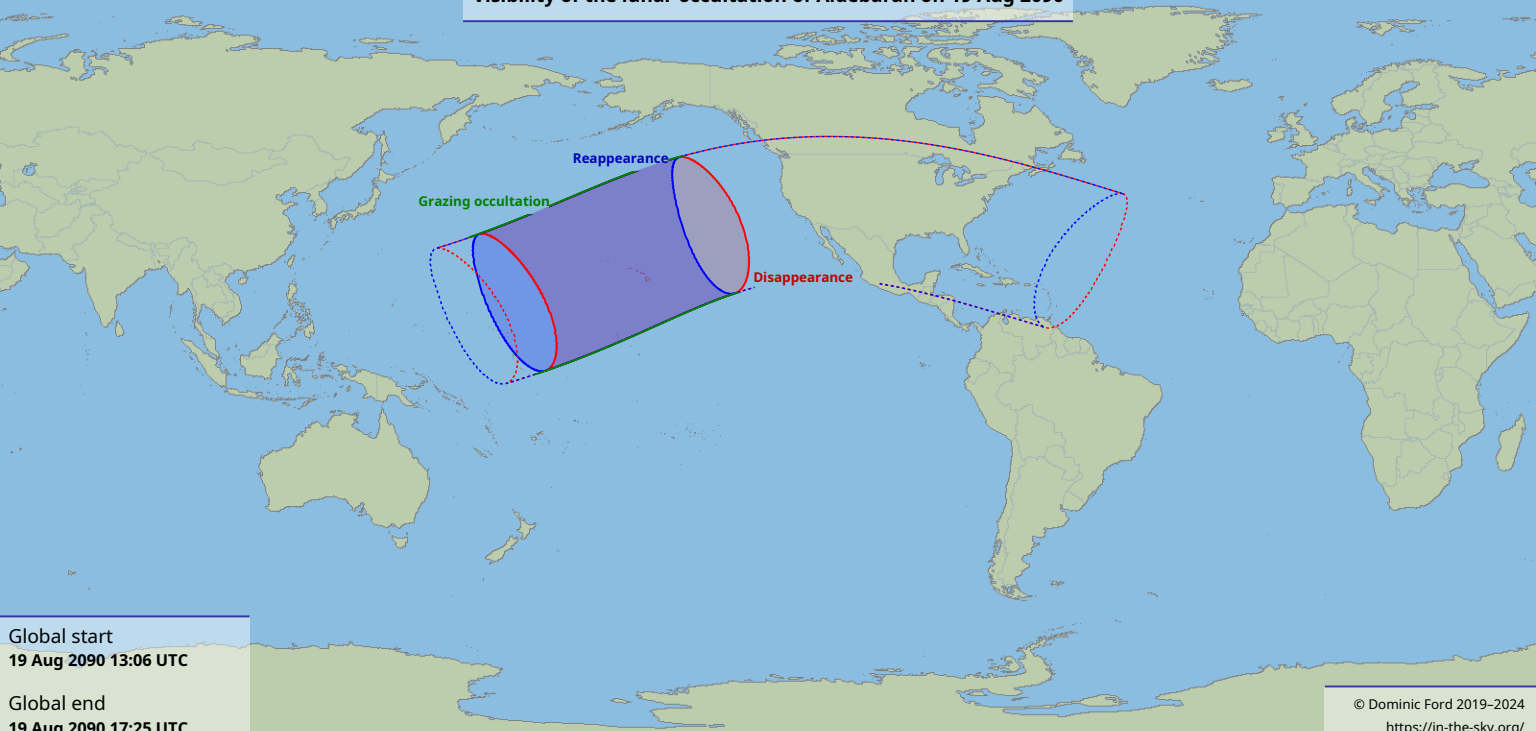

# Visibility of the lunar occultation of Aldebaran on 19 Aug 2090

Global start  
19 Aug 2090 13:06 UTC

Global end  
19 Aug 2090 17:25 UTC