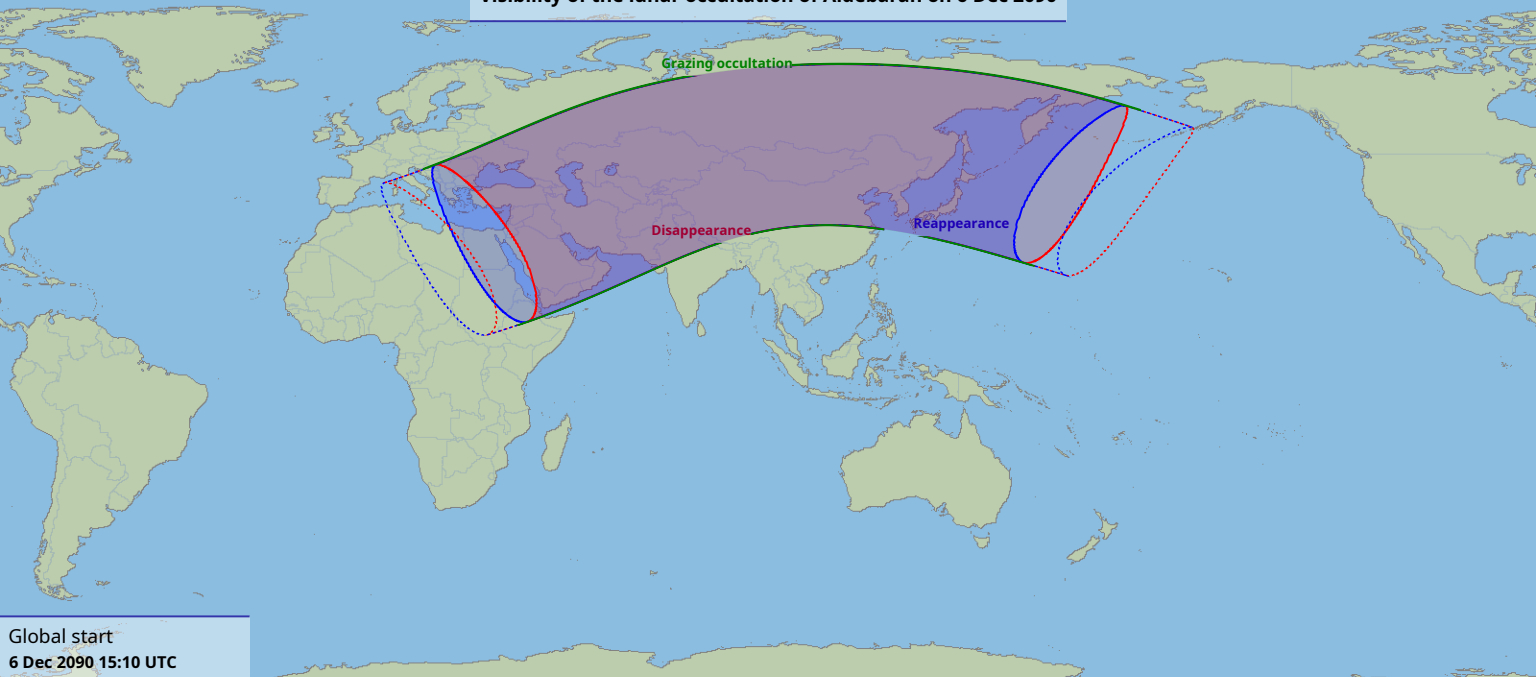

# Visibility of the lunar occultation of Aldebaran on 6 Dec 2090

Global start  
6 Dec 2090 15:10 UTC

Global end  
6 Dec 2090 19:13 UTC