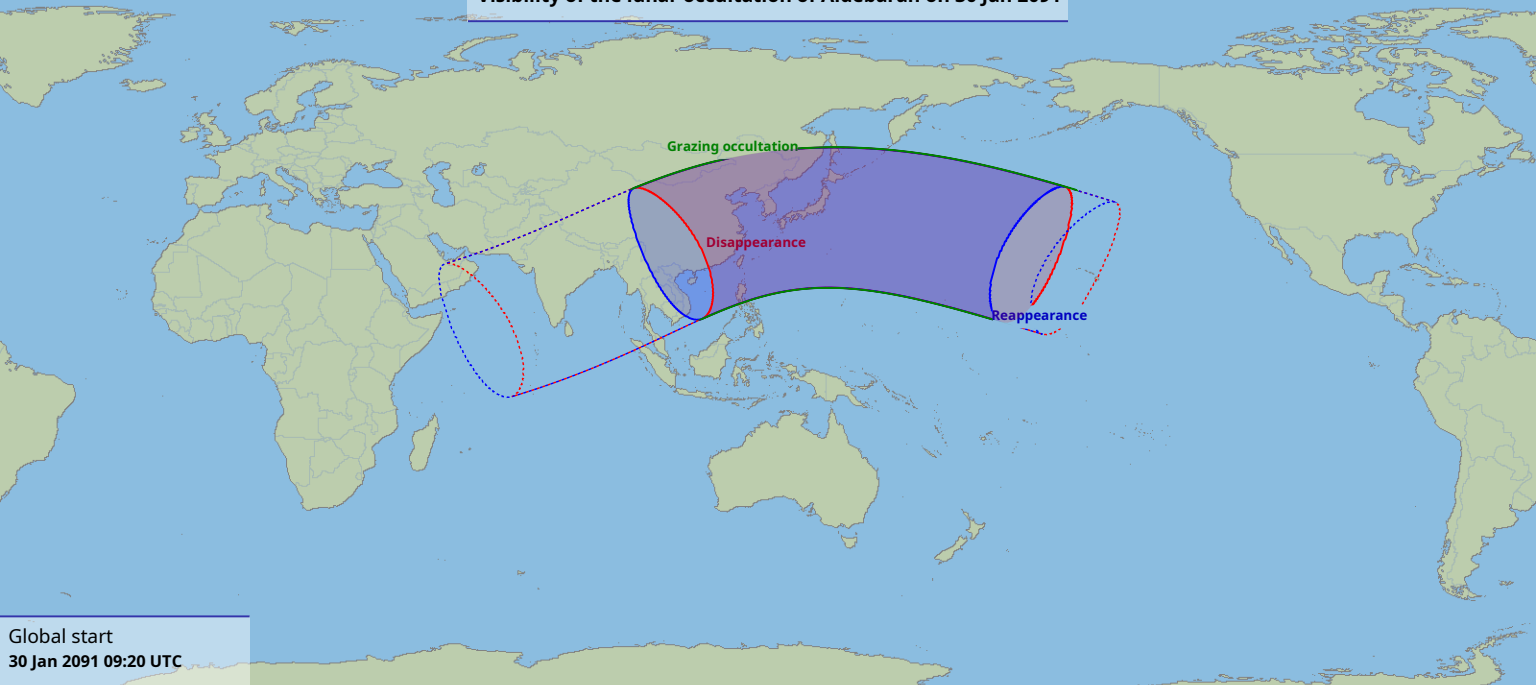

# Visibility of the lunar occultation of Aldebaran on 30 Jan 2091

Global start  
30 Jan 2091 09:20 UTC

Global end  
30 Jan 2091 13:43 UTC