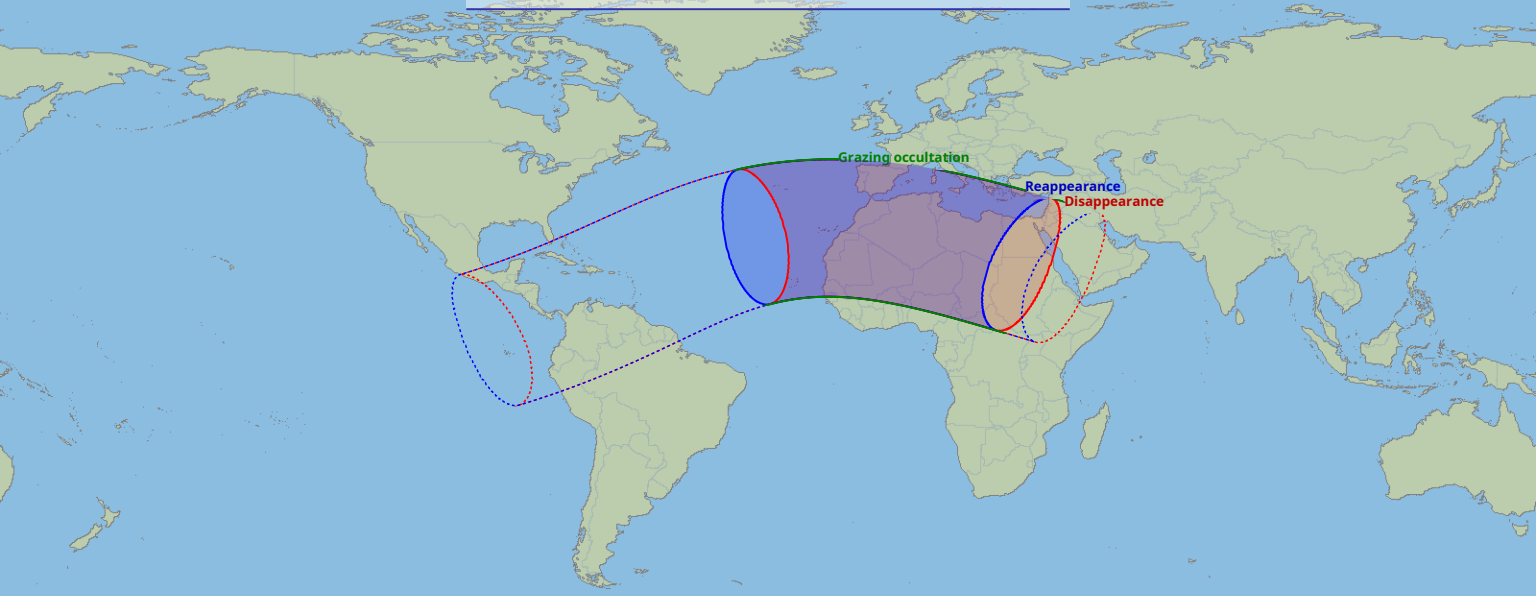

Visibility of the lunar occultation of Aldebaran on 26 Feb 2091

Global start
26 Feb 2091 17:57 UTC

Global end
26 Feb 2091 22:27 UTC