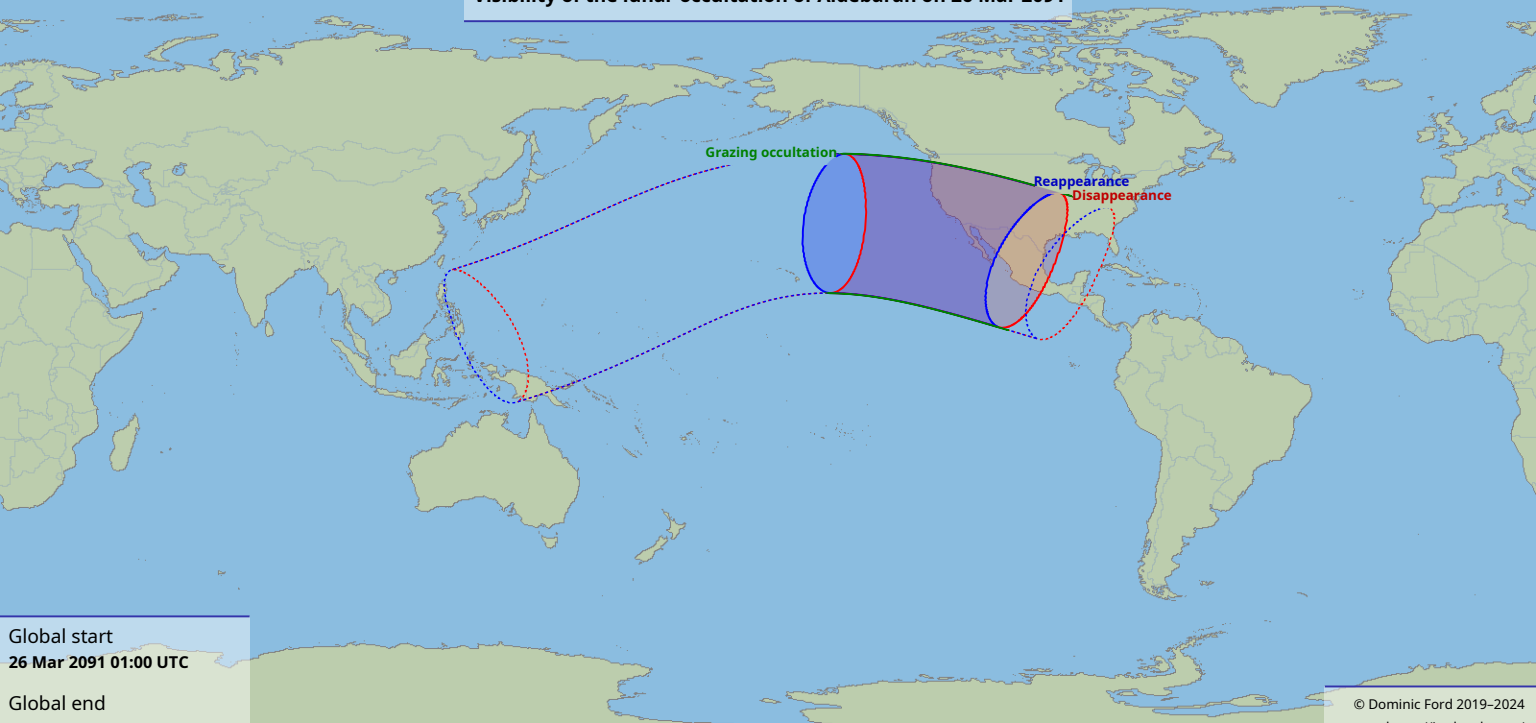

# Visibility of the lunar occultation of Aldebaran on 26 Mar 2091

Global start  
26 Mar 2091 01:00 UTC

Global end  
26 Mar 2091 05:30 UTC