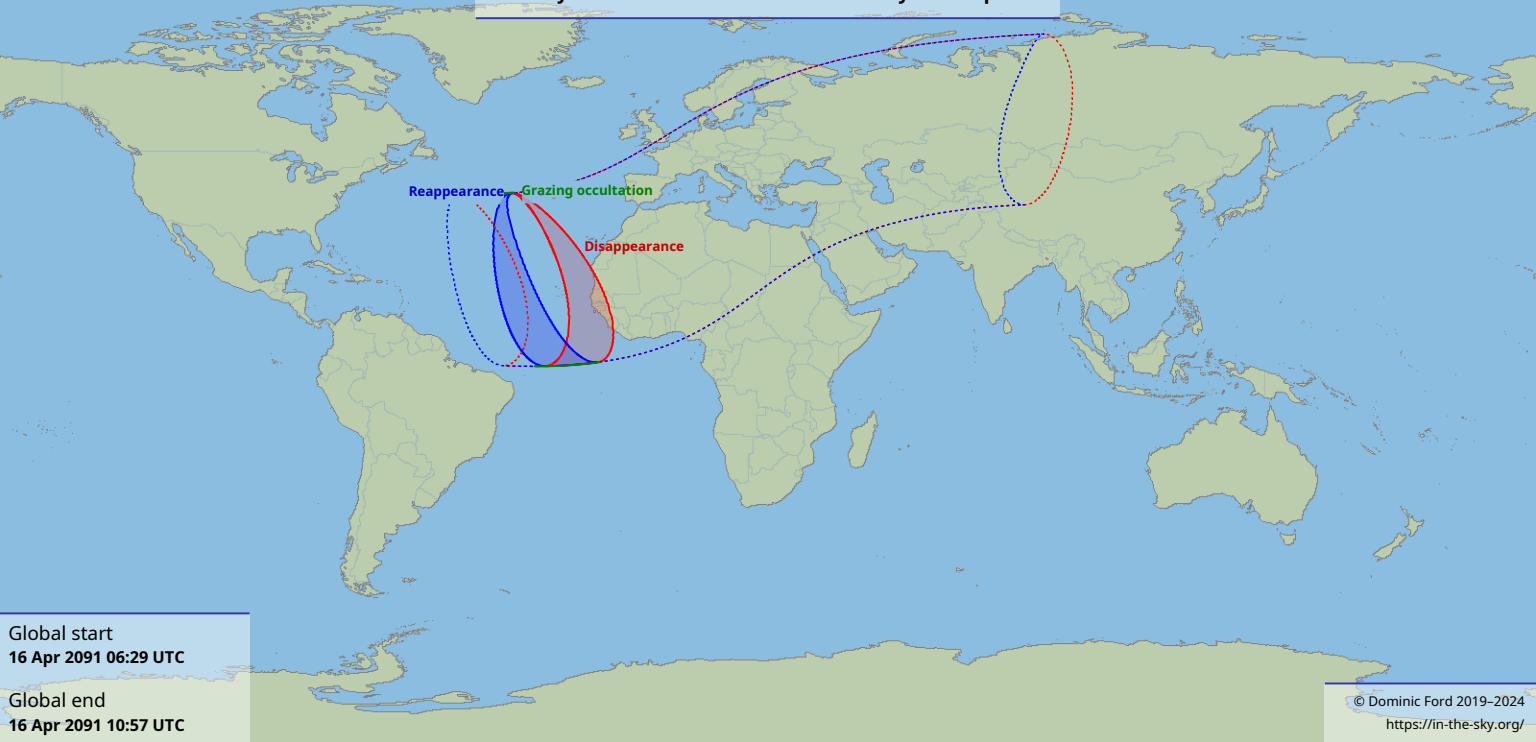

# Visibility of the lunar occultation of Mercury on 16 Apr 2091

Global start  
16 Apr 2091 06:29 UTC

Global end  
16 Apr 2091 10:57 UTC