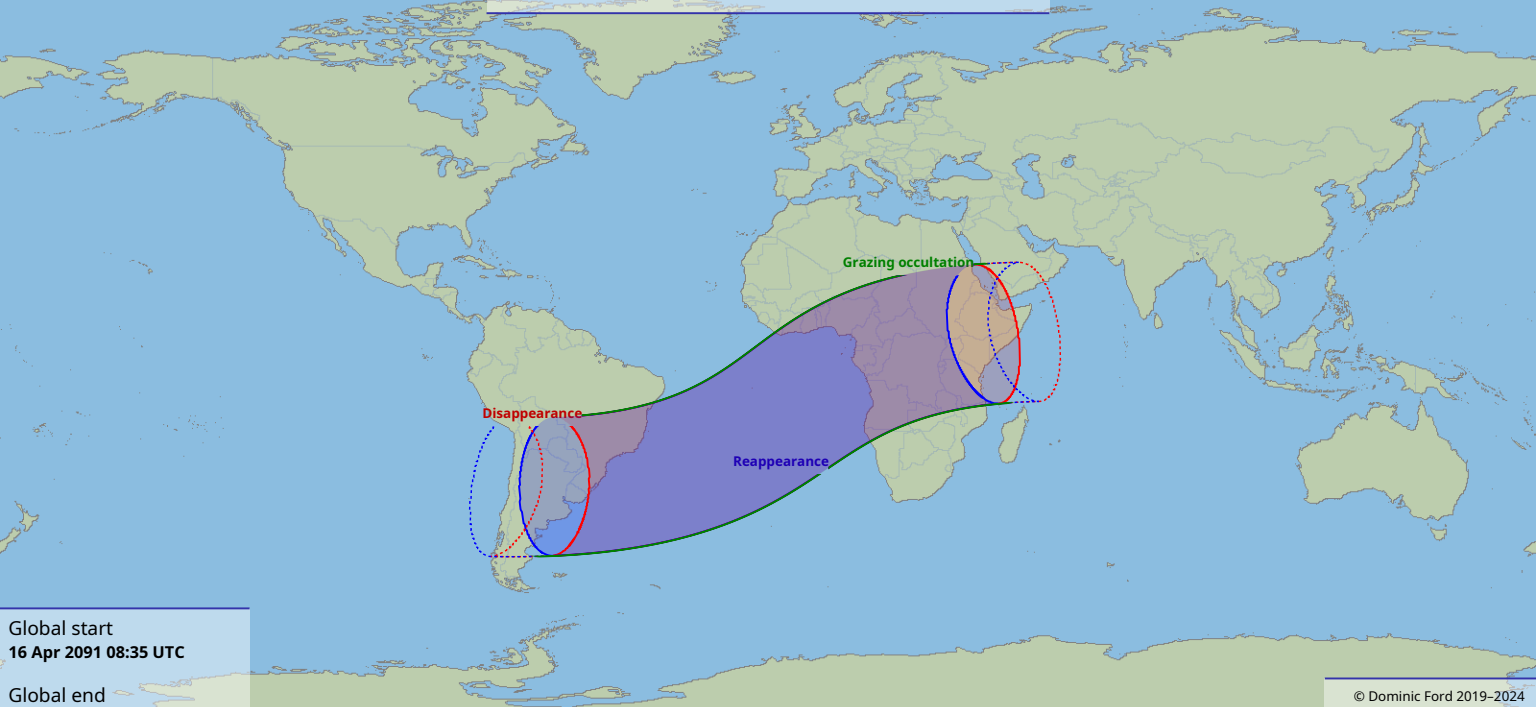

Visibility of the lunar occultation of Venus on 16 Apr 2091

Global start
16 Apr 2091 08:35 UTC

Global end
16 Apr 2091 13:40 UTC