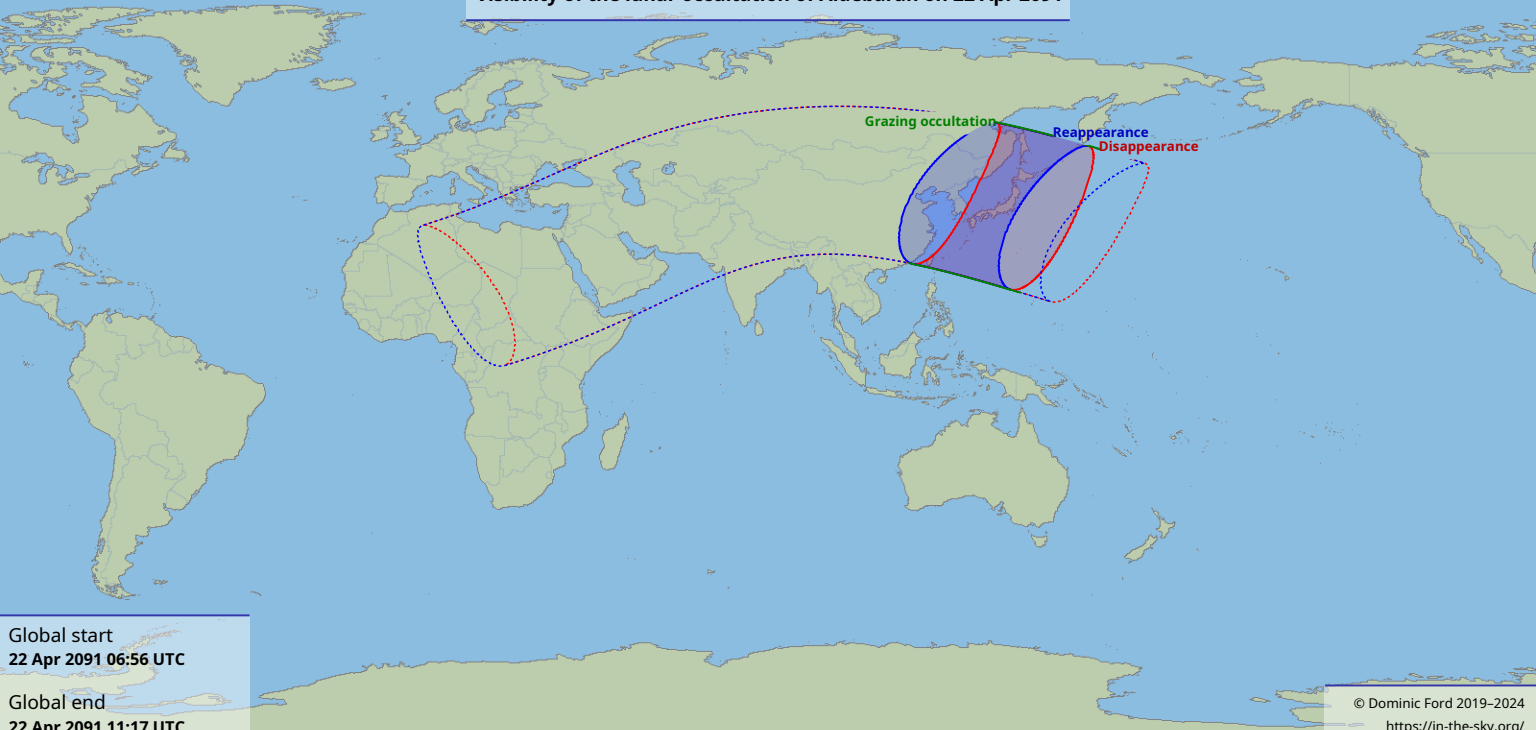

Visibility of the lunar occultation of Aldebaran on 22 Apr 2091

Global start
22 Apr 2091 06:56 UTC

Global end
22 Apr 2091 11:17 UTC