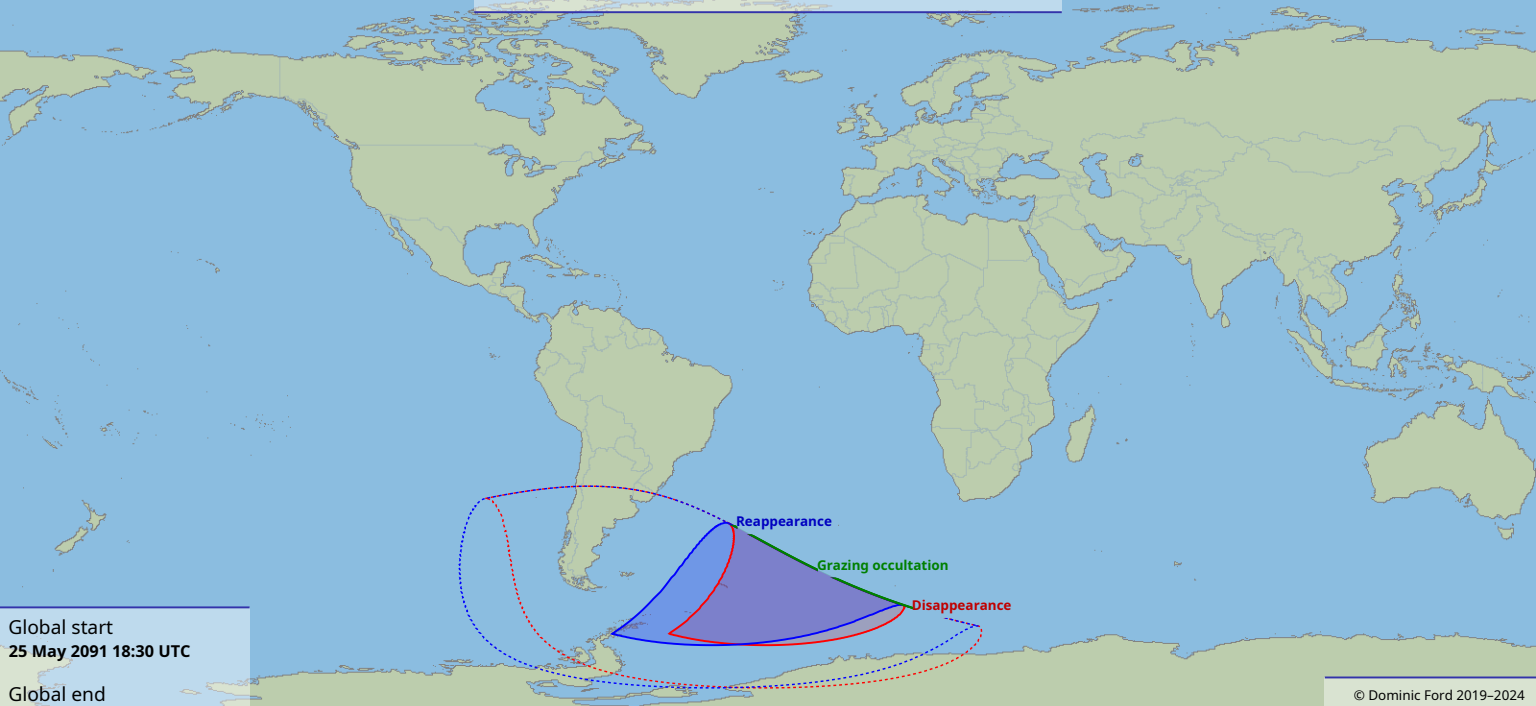

Visibility of the lunar occultation of Regulus on 25 May 2091

Global start
25 May 2091 18:30 UTC

Global end
25 May 2091 20:58 UTC