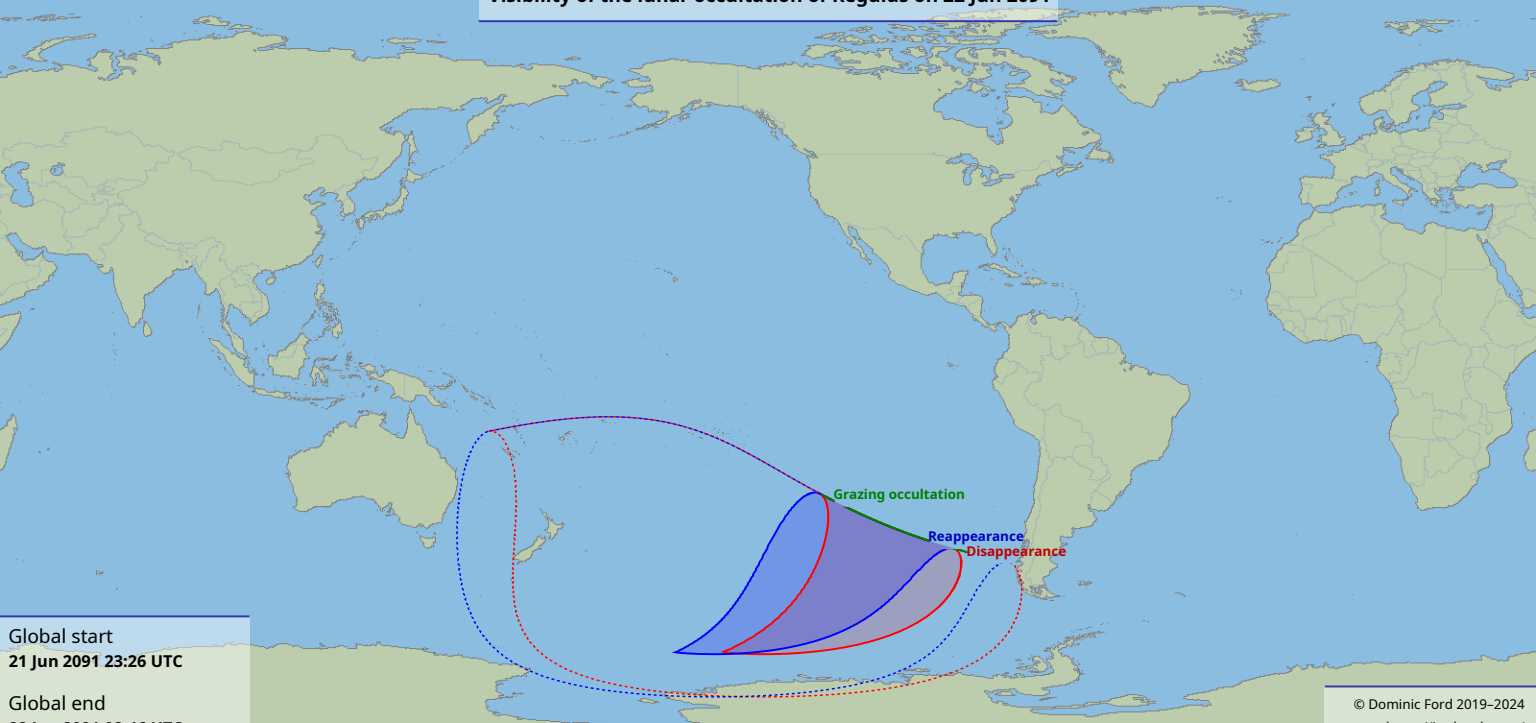

Visibility of the lunar occultation of Regulus on 22 Jun 2091

Global start
21 Jun 2091 23:26 UTC

Global end
22 Jun 2091 02:46 UTC

© Dominic Ford 2019–2024
<https://in-the-sky.org/>