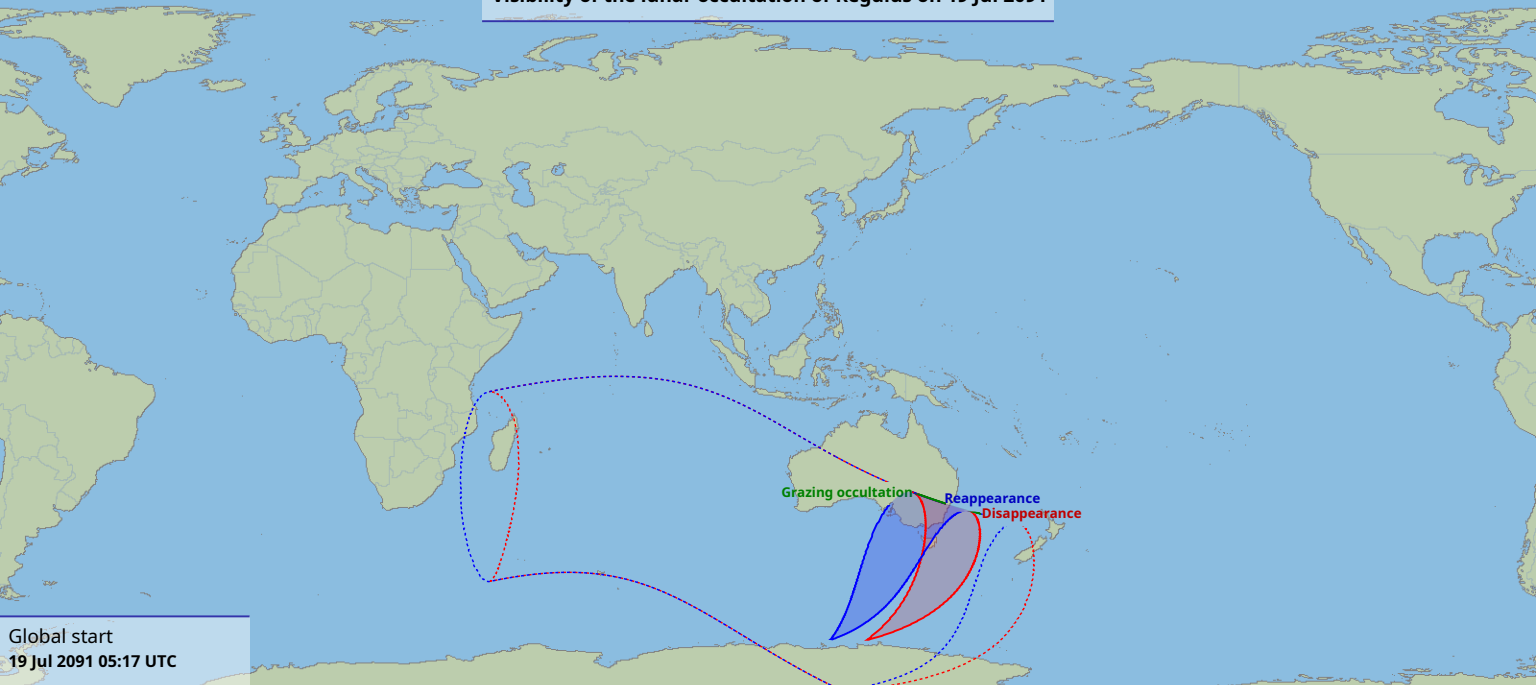

Visibility of the lunar occultation of Regulus on 19 Jul 2091

Global start
19 Jul 2091 05:17 UTC

Global end
19 Jul 2091 08:56 UTC

Grazing occultation
Reappearance
Disappearance