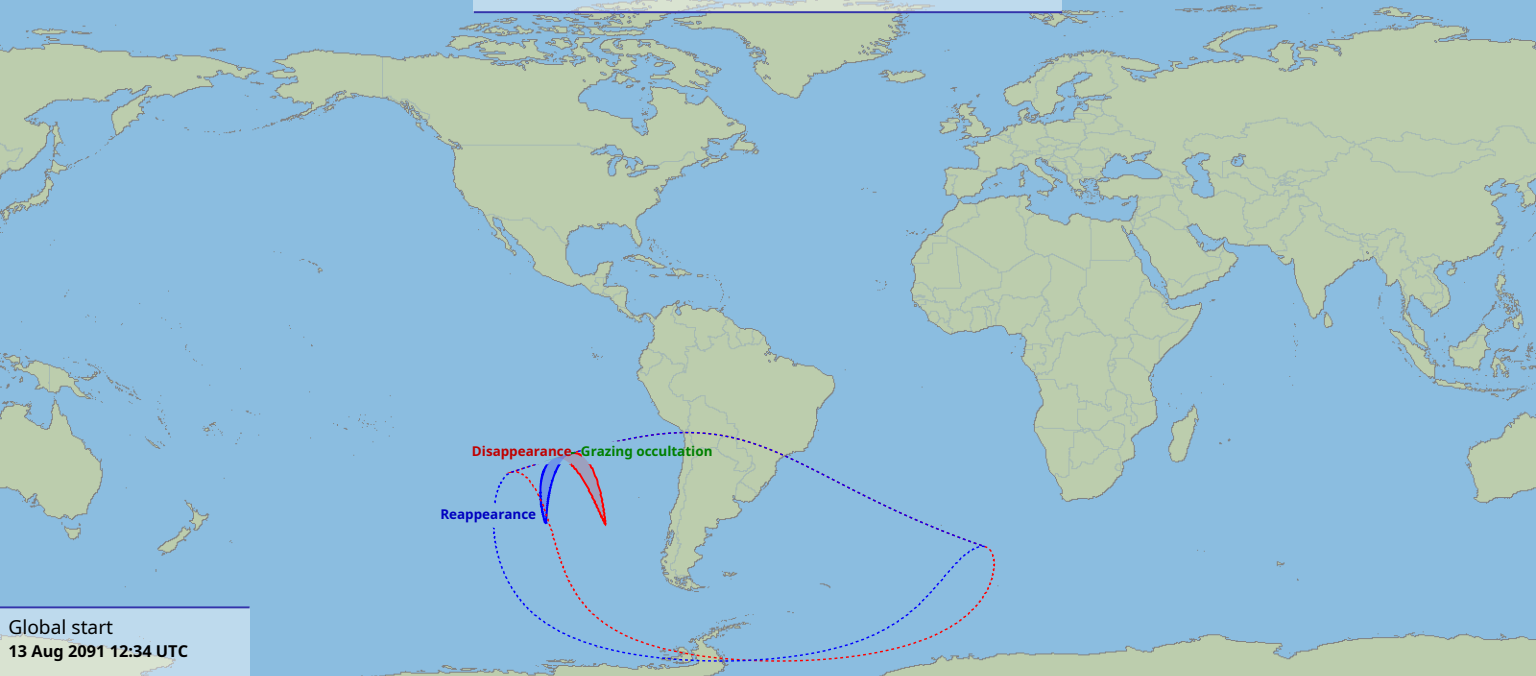

# Visibility of the lunar occultation of Mercury on 13 Aug 2091

Global start  
13 Aug 2091 12:34 UTC

Global end  
13 Aug 2091 15:47 UTC