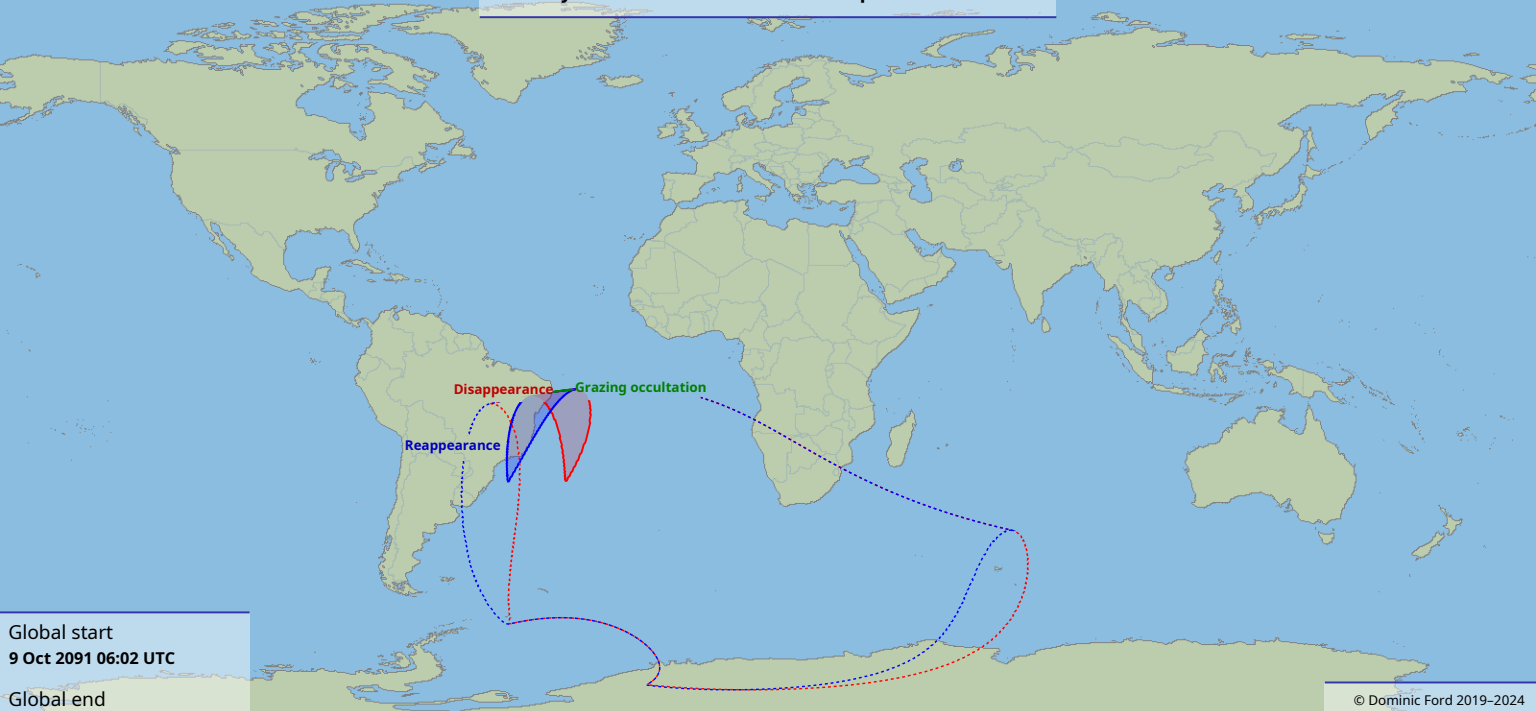

Visibility of the lunar occultation of Neptune on 9 Oct 2091

Global start
9 Oct 2091 06:02 UTC

Global end
9 Oct 2091 09:34 UTC