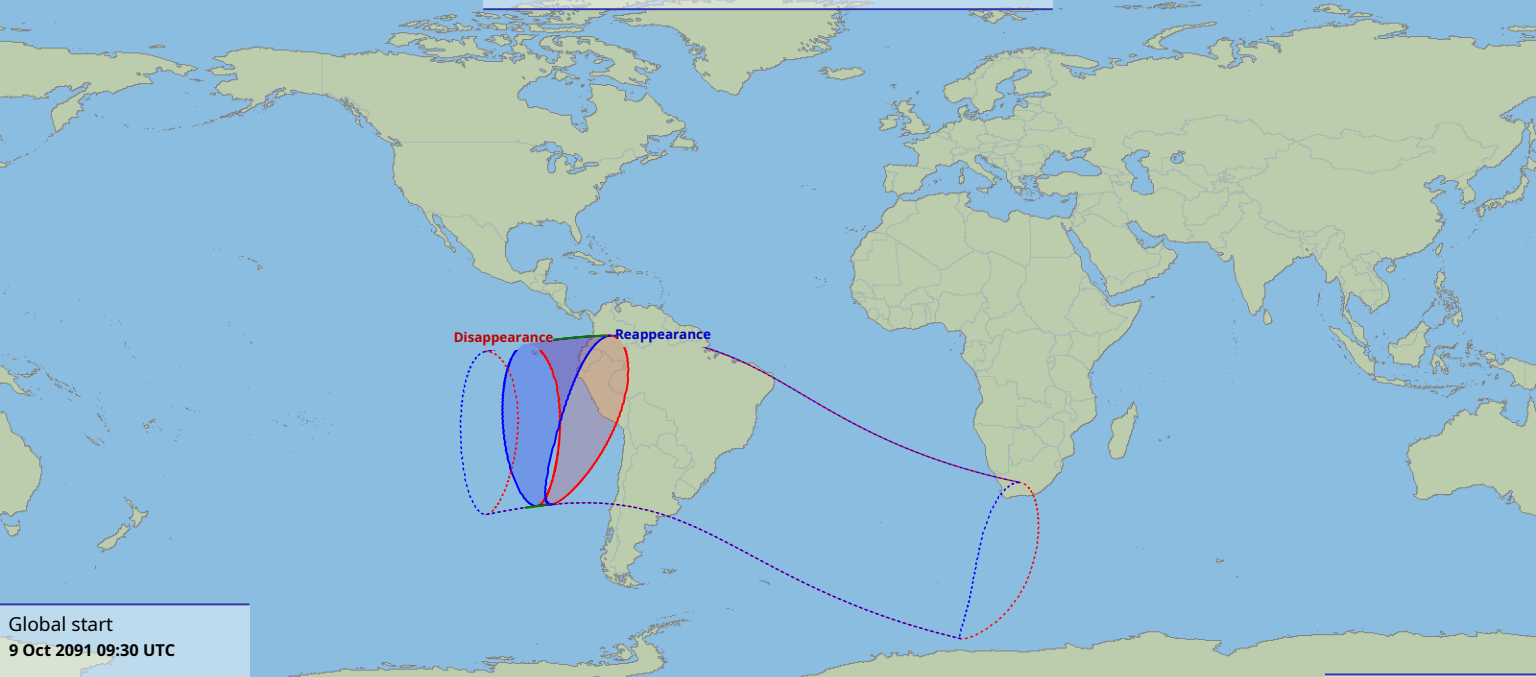

Visibility of the lunar occultation of Regulus on 9 Oct 2091

Global start
9 Oct 2091 09:30 UTC

Global end
9 Oct 2091 13:20 UTC