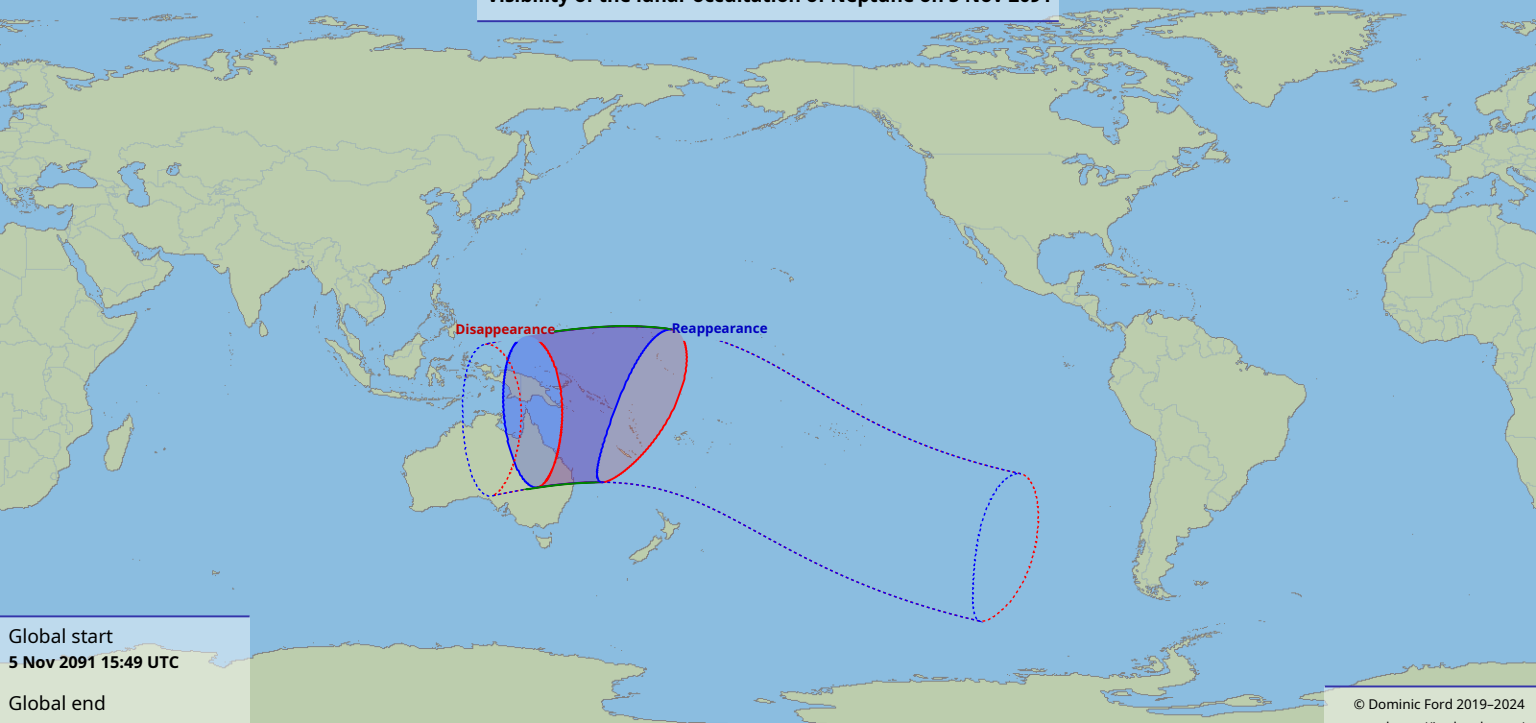

Visibility of the lunar occultation of Neptune on 5 Nov 2091

Global start
5 Nov 2091 15:49 UTC

Global end
5 Nov 2091 19:51 UTC