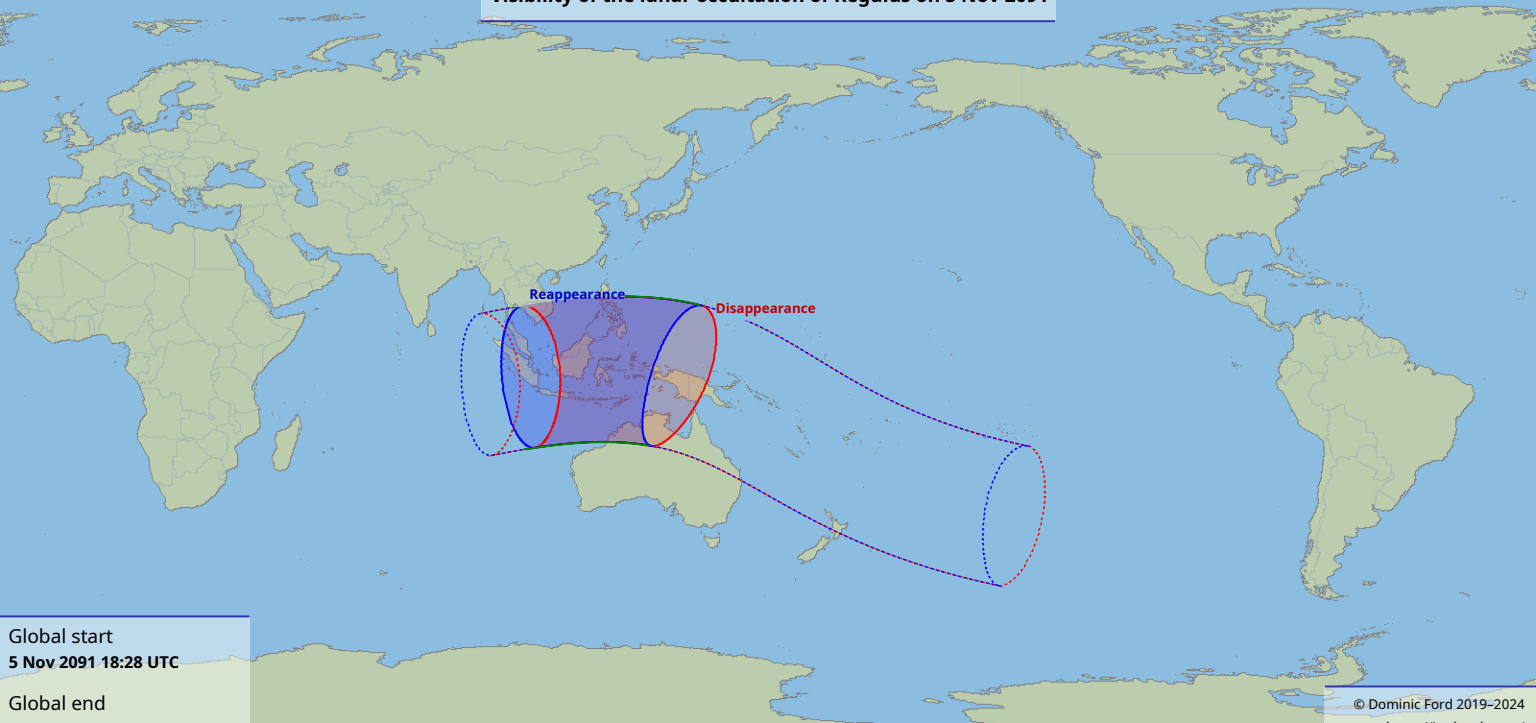

Visibility of the lunar occultation of Regulus on 5 Nov 2091

Global start
5 Nov 2091 18:28 UTC

Global end
5 Nov 2091 22:38 UTC