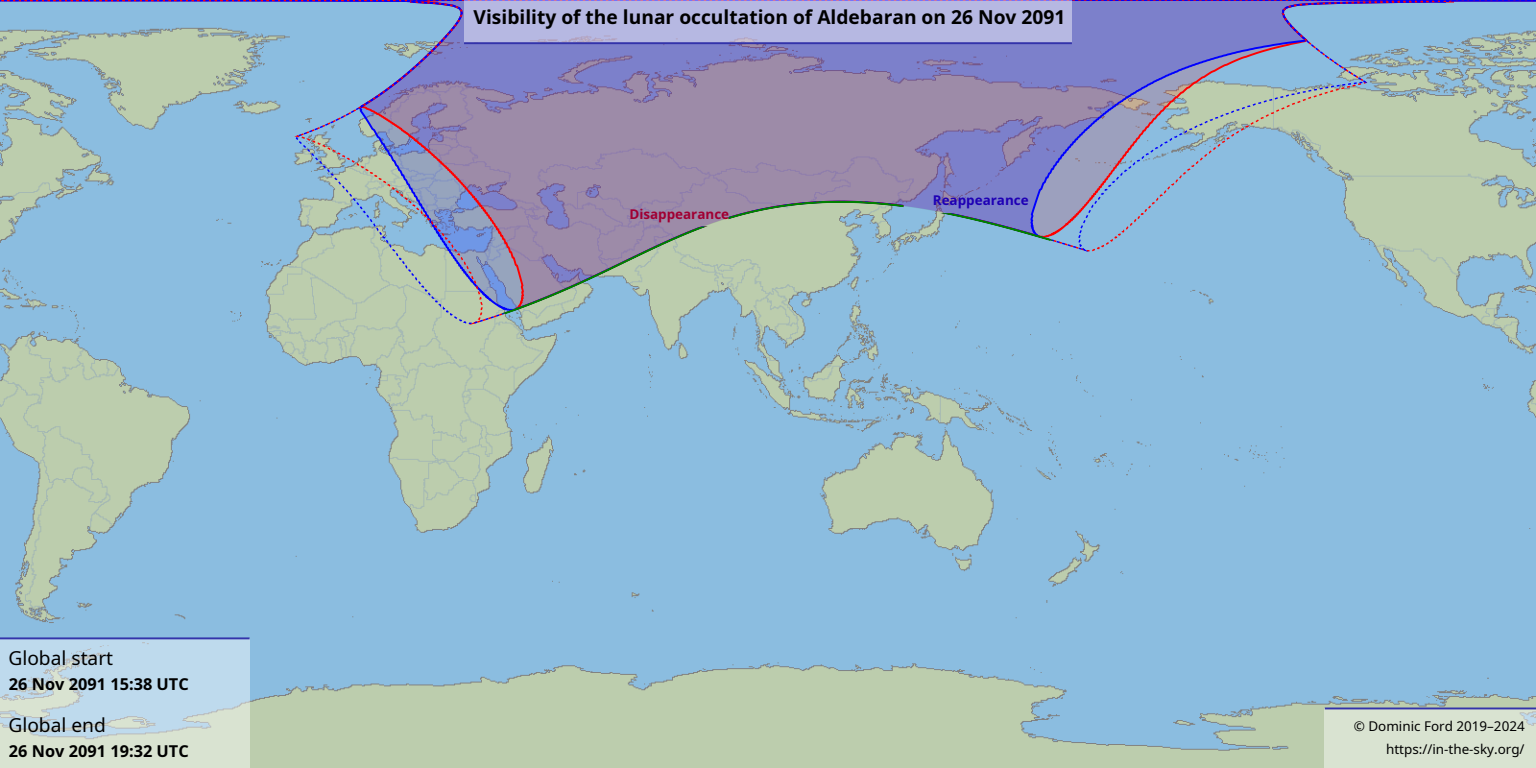

# Visibility of the lunar occultation of Aldebaran on 26 Nov 2091

Global start  
26 Nov 2091 15:38 UTC

Global end  
26 Nov 2091 19:32 UTC