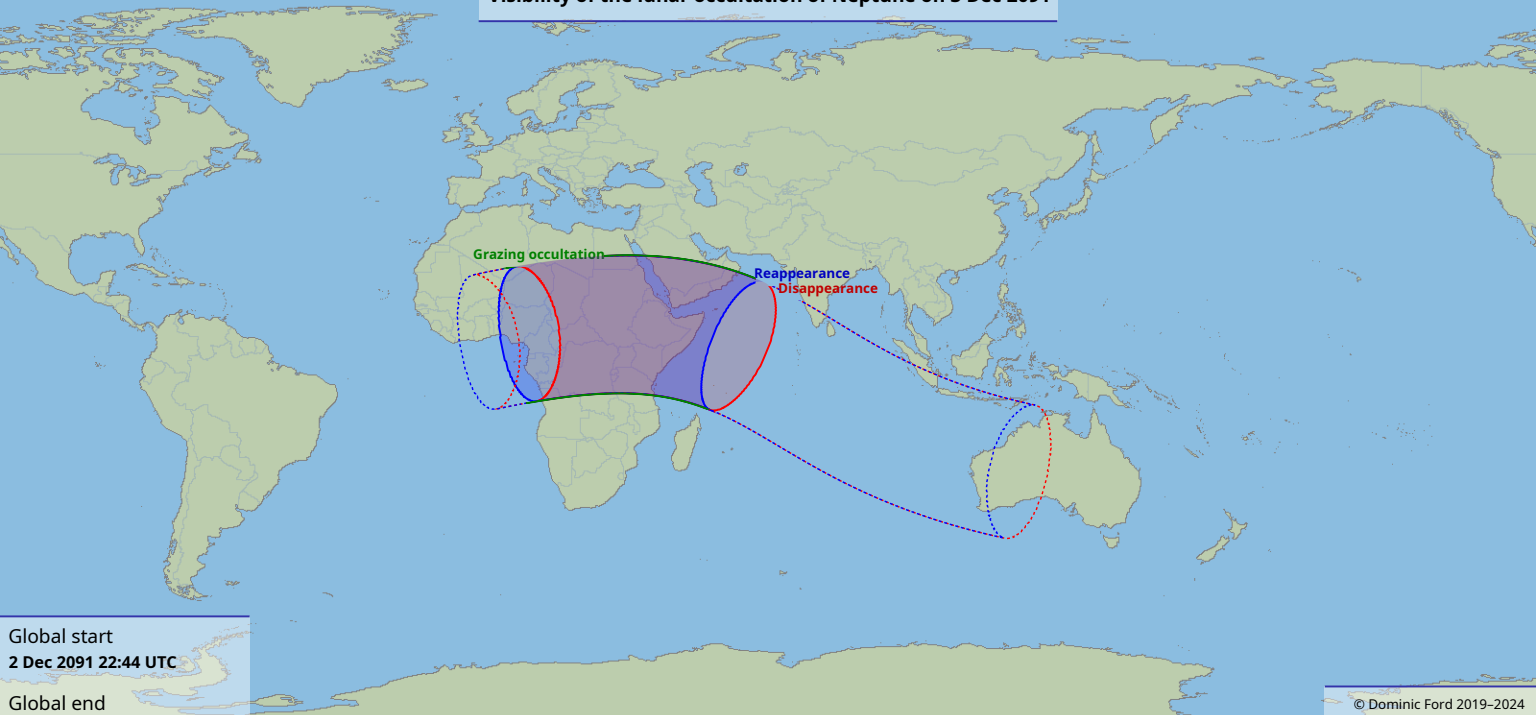

Visibility of the lunar occultation of Neptune on 3 Dec 2091

Global start
2 Dec 2091 22:44 UTC

Global end
3 Dec 2091 03:05 UTC