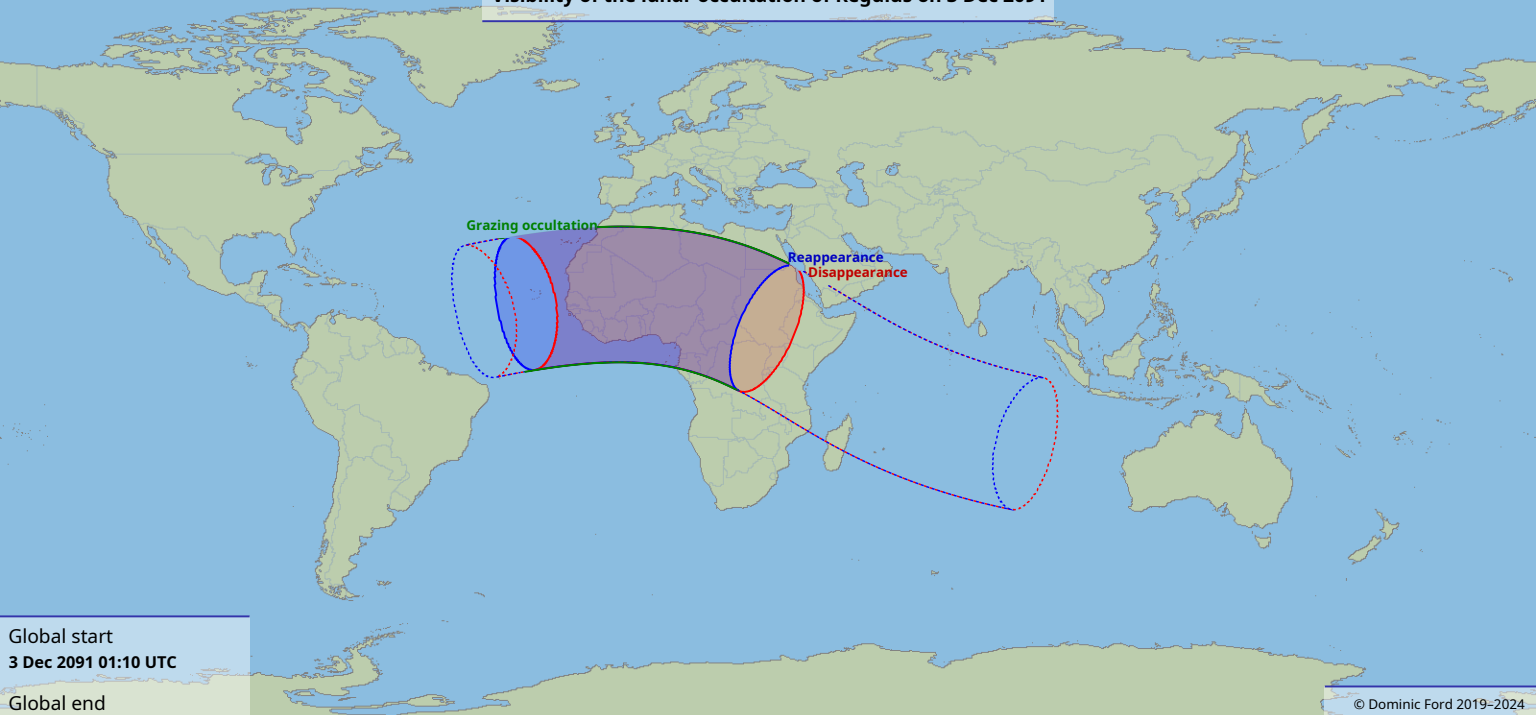

# Visibility of the lunar occultation of Regulus on 3 Dec 2091

Global start  
3 Dec 2091 01:10 UTC

Global end  
3 Dec 2091 05:33 UTC