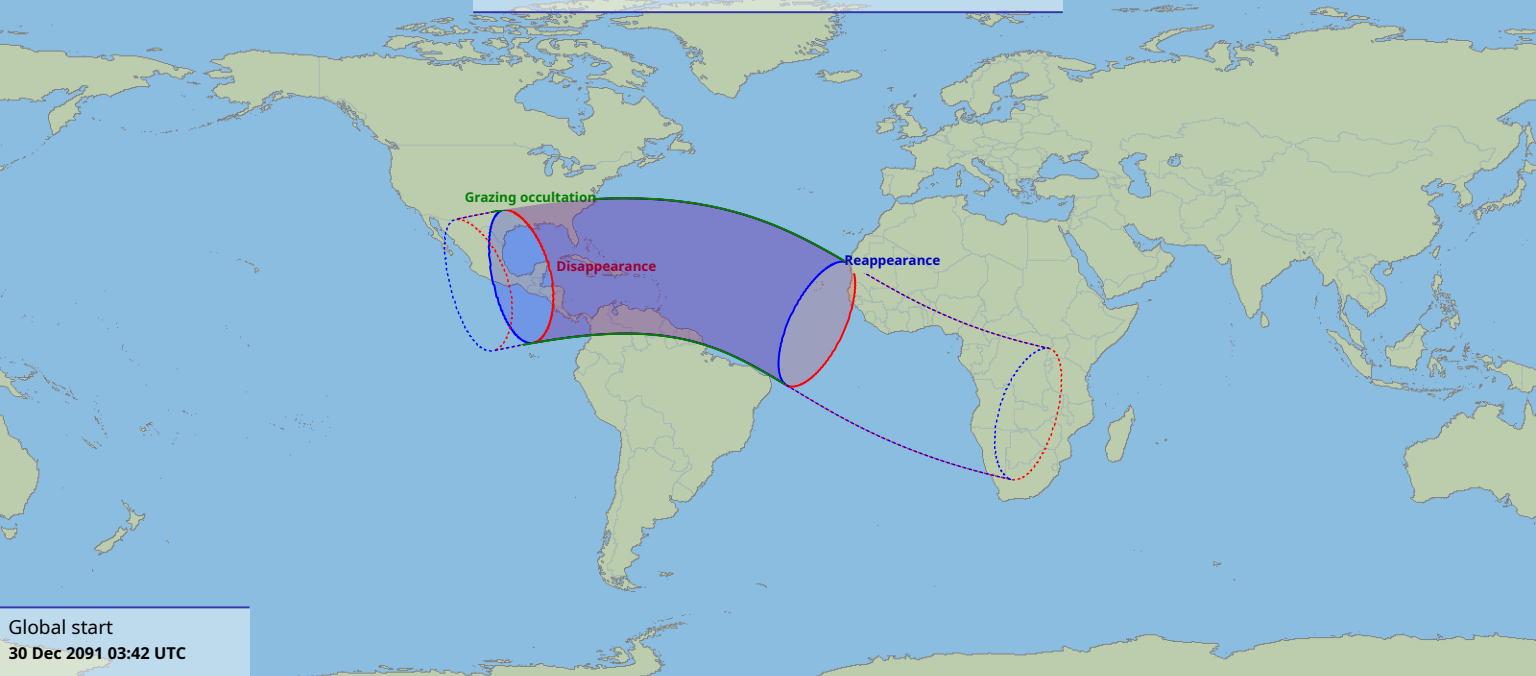

# Visibility of the lunar occultation of Neptune on 30 Dec 2091

Global start  
30 Dec 2091 03:42 UTC

Global end  
30 Dec 2091 08:05 UTC