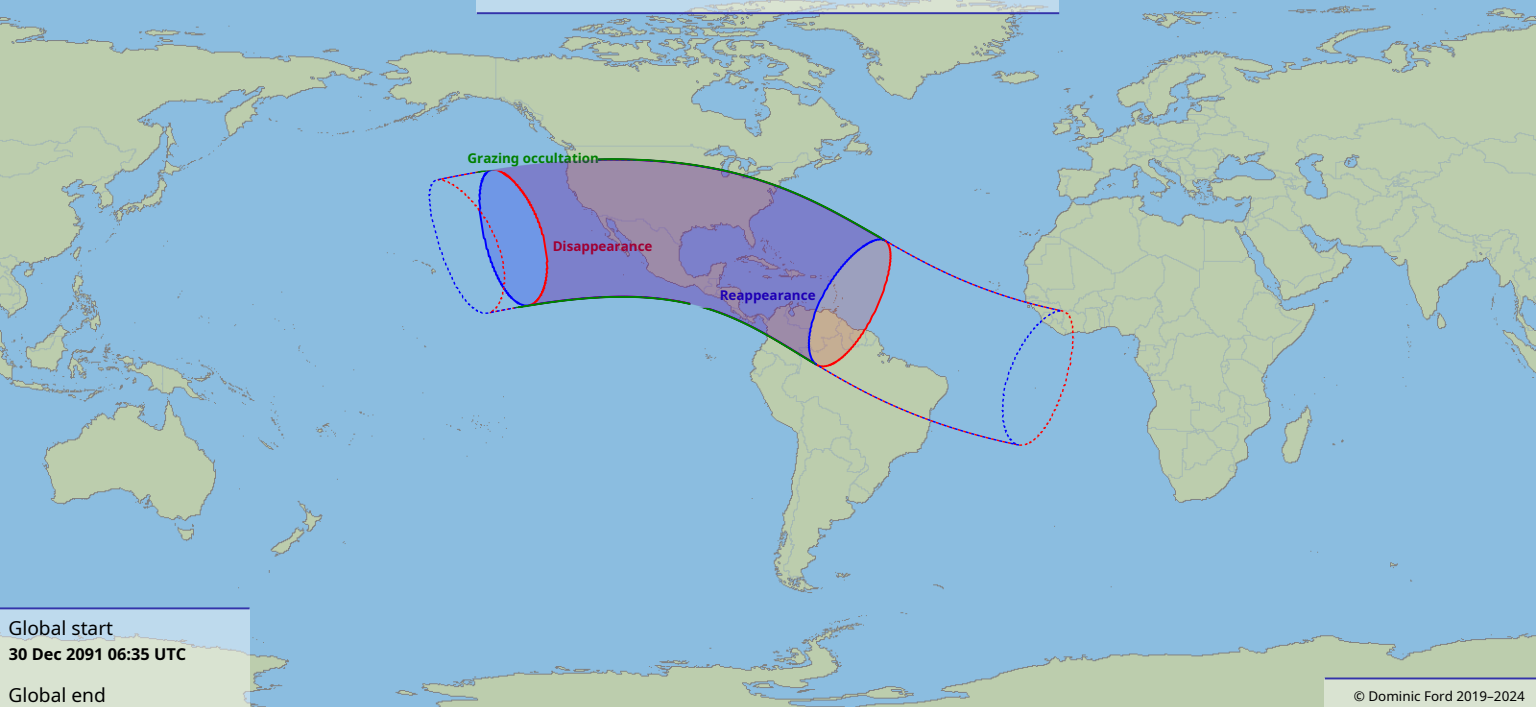

Visibility of the lunar occultation of Regulus on 30 Dec 2091

Global start
30 Dec 2091 06:35 UTC

Global end
30 Dec 2091 10:56 UTC