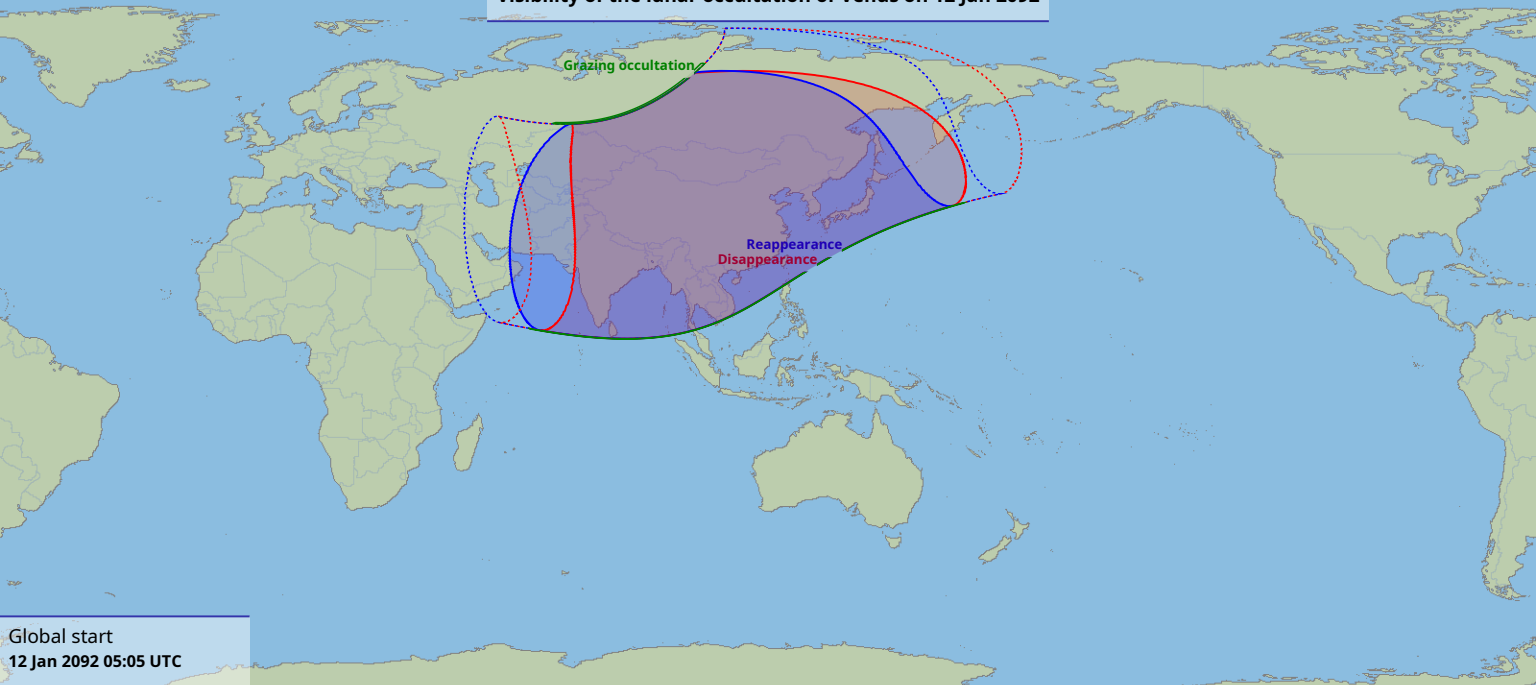

Visibility of the lunar occultation of Venus on 12 Jan 2092

Global start
12 Jan 2092 05:05 UTC

Global end
12 Jan 2092 09:08 UTC