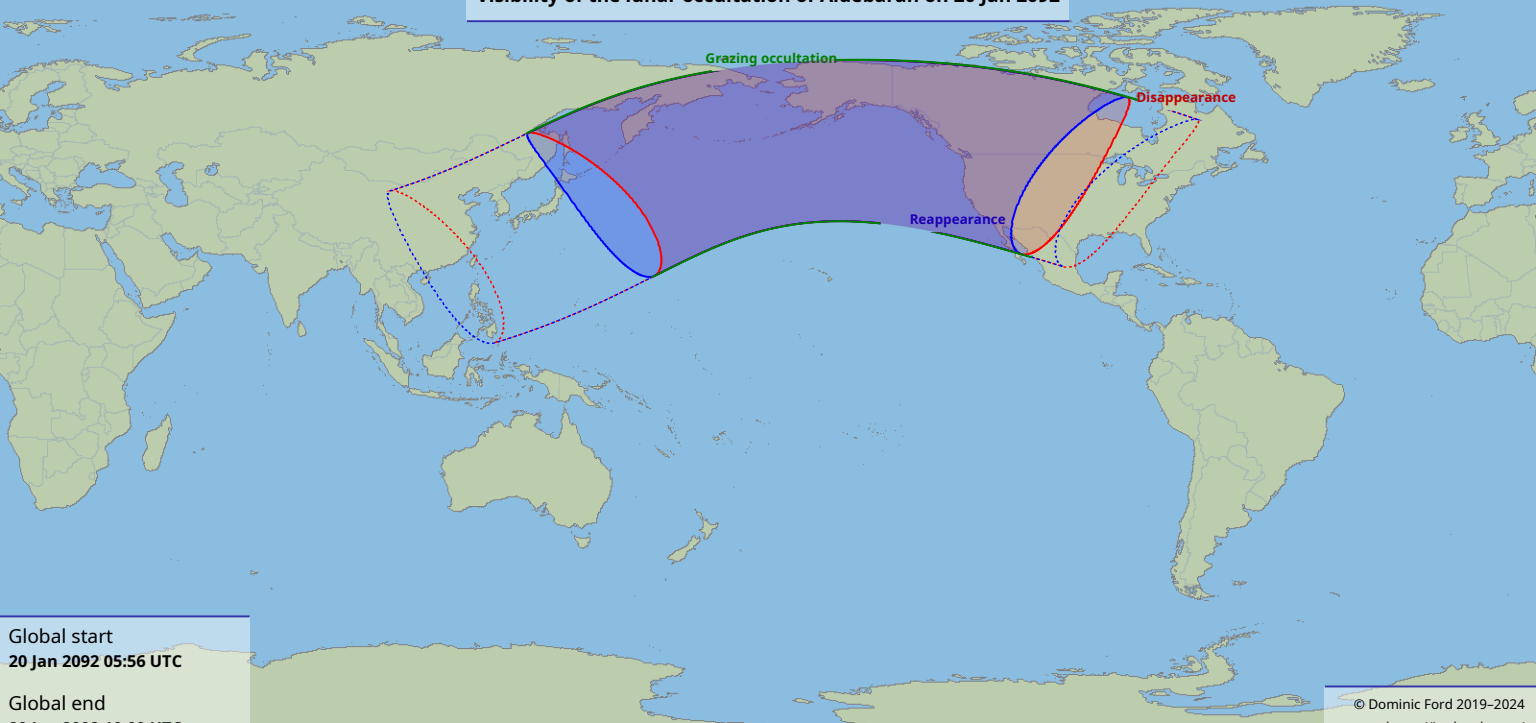

# Visibility of the lunar occultation of Aldebaran on 20 Jan 2092

Global start  
20 Jan 2092 05:56 UTC

Global end  
20 Jan 2092 10:09 UTC