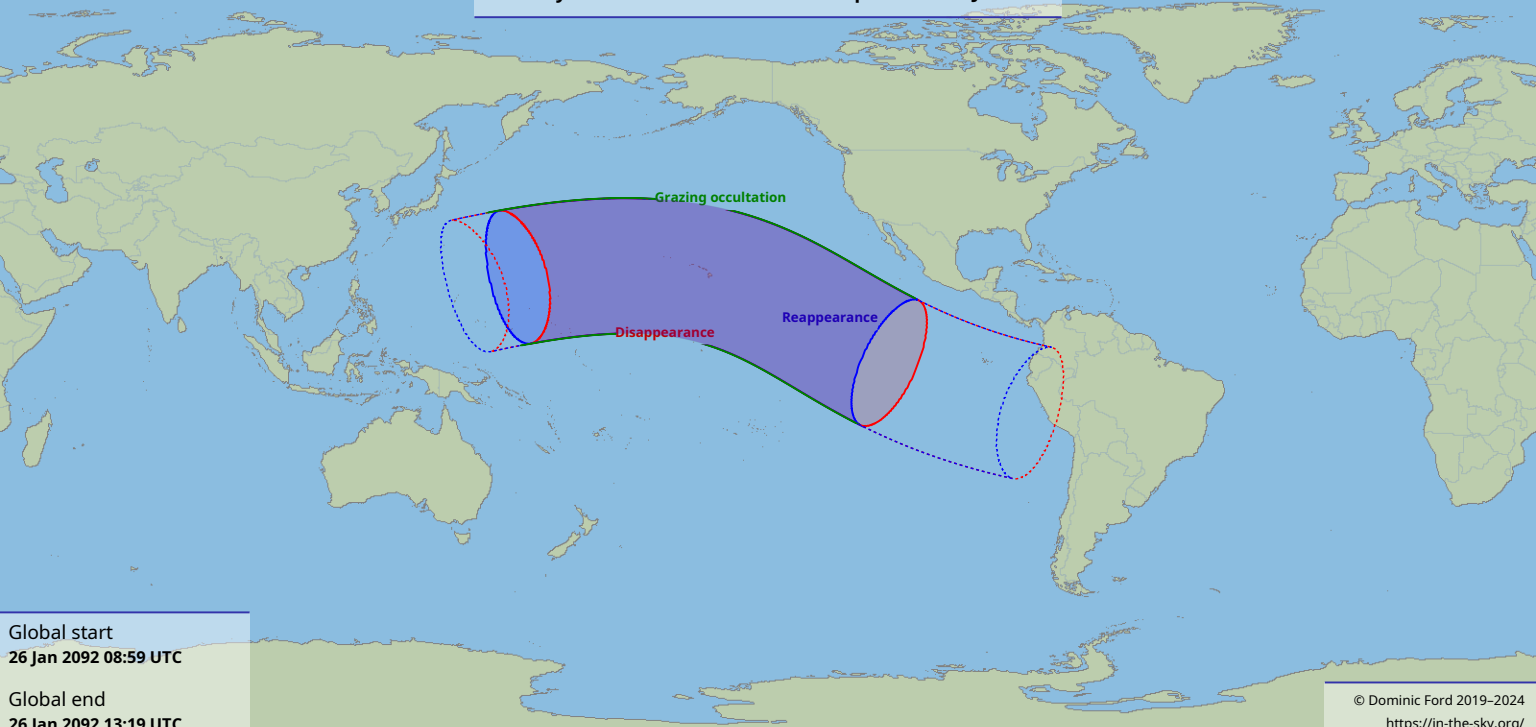

Visibility of the lunar occultation of Neptune on 26 Jan 2092

Global start
26 Jan 2092 08:59 UTC

Global end
26 Jan 2092 13:19 UTC