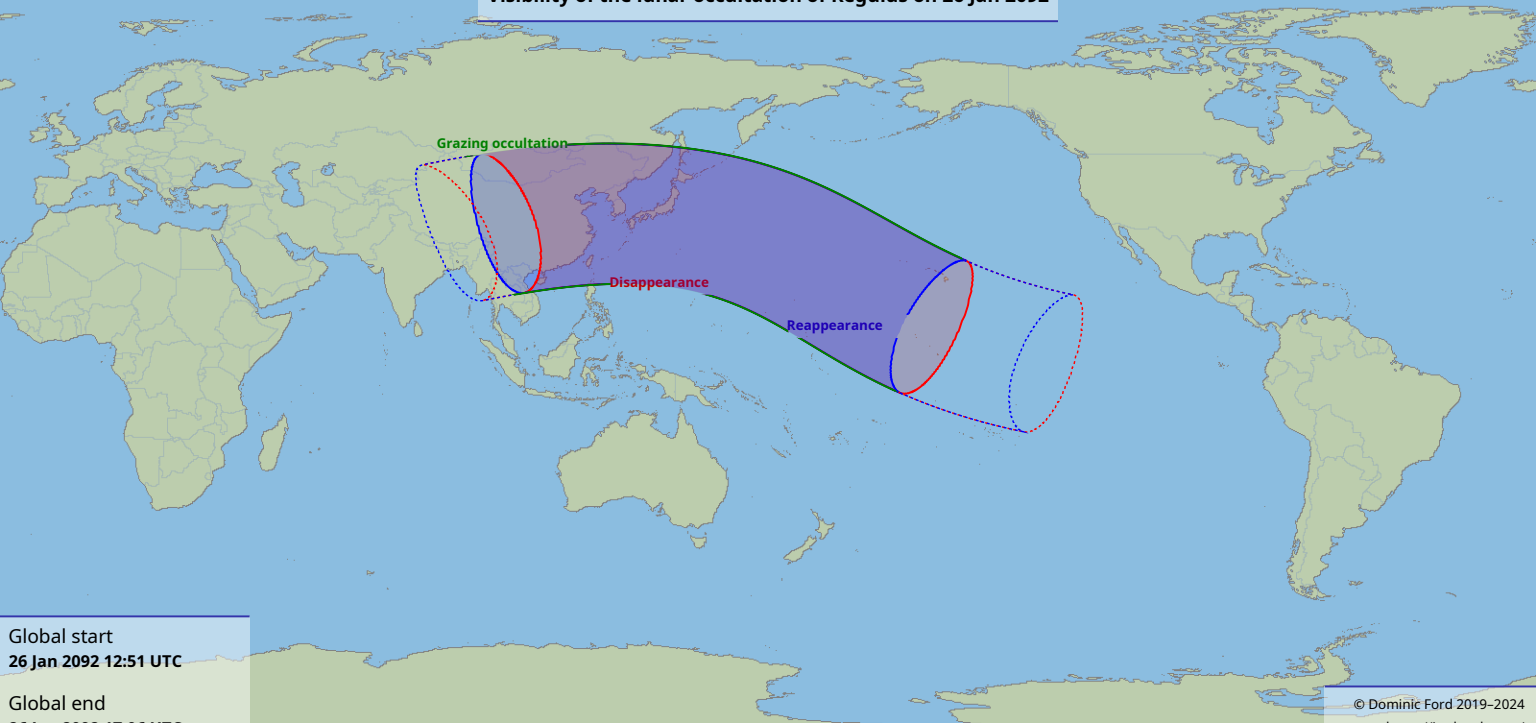

Visibility of the lunar occultation of Regulus on 26 Jan 2092

Global start
26 Jan 2092 12:51 UTC

Global end
26 Jan 2092 17:06 UTC