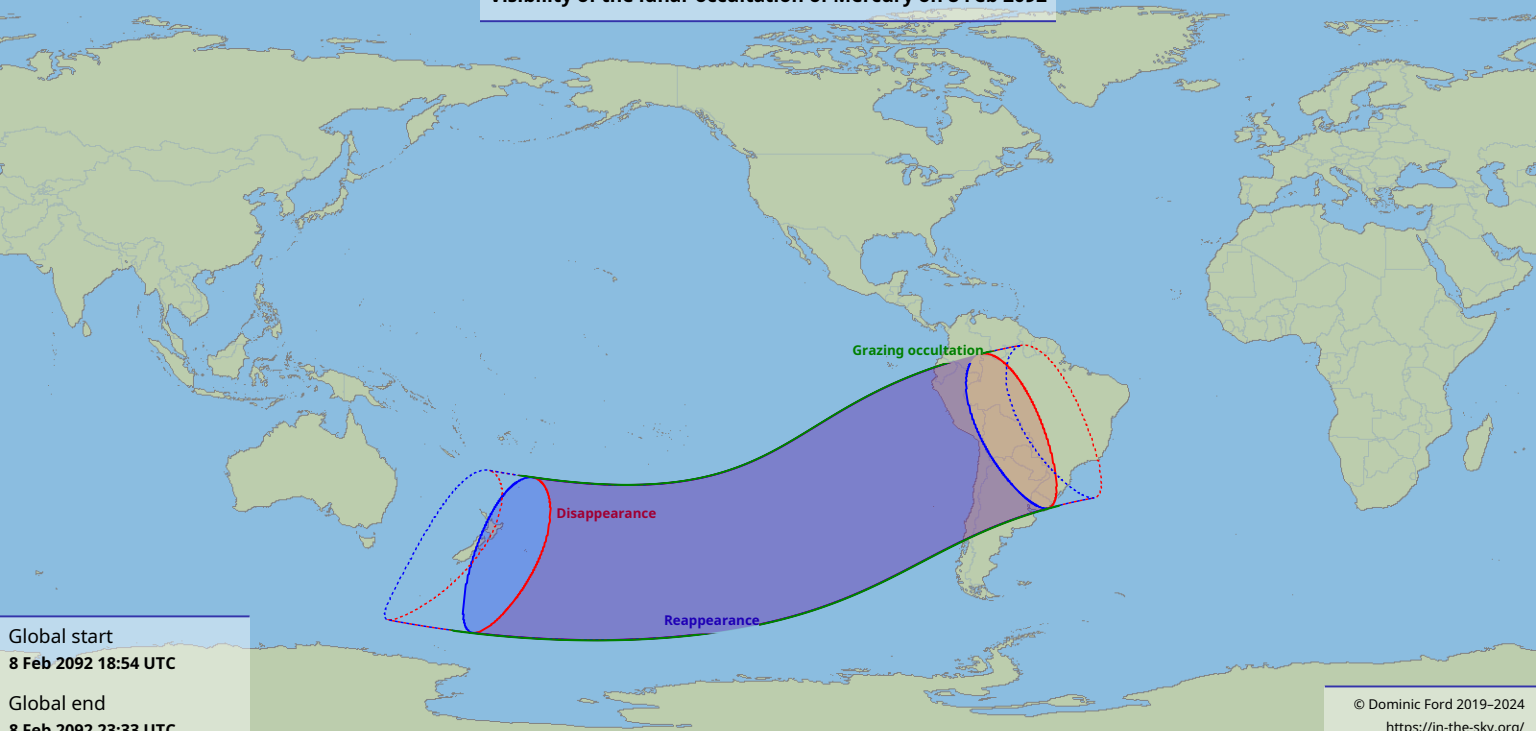

Visibility of the lunar occultation of Mercury on 8 Feb 2092

Global start
8 Feb 2092 18:54 UTC

Global end
8 Feb 2092 23:33 UTC