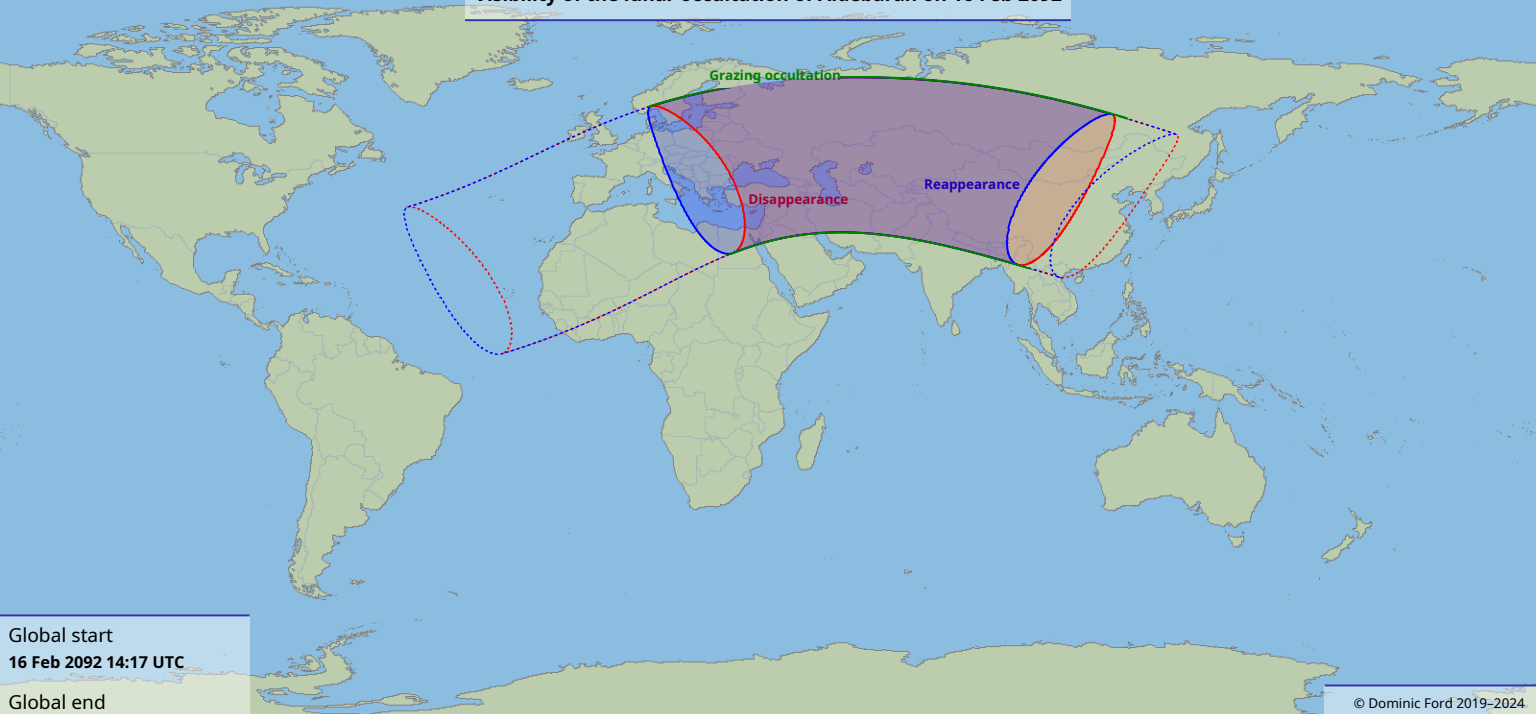

Visibility of the lunar occultation of Aldebaran on 16 Feb 2092

Global start
16 Feb 2092 14:17 UTC

Global end
16 Feb 2092 18:36 UTC