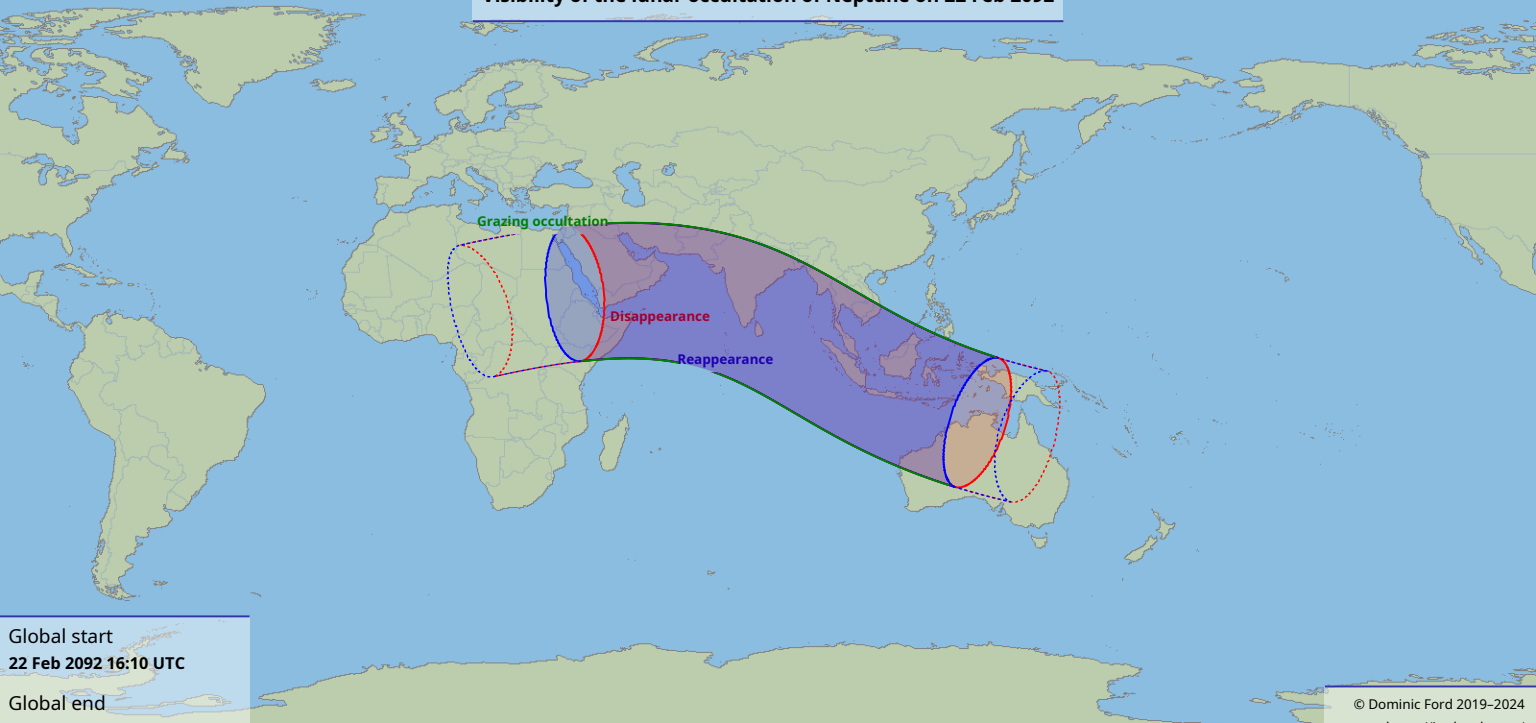

Visibility of the lunar occultation of Neptune on 22 Feb 2092

Global start
22 Feb 2092 16:10 UTC

Global end
22 Feb 2092 20:28 UTC