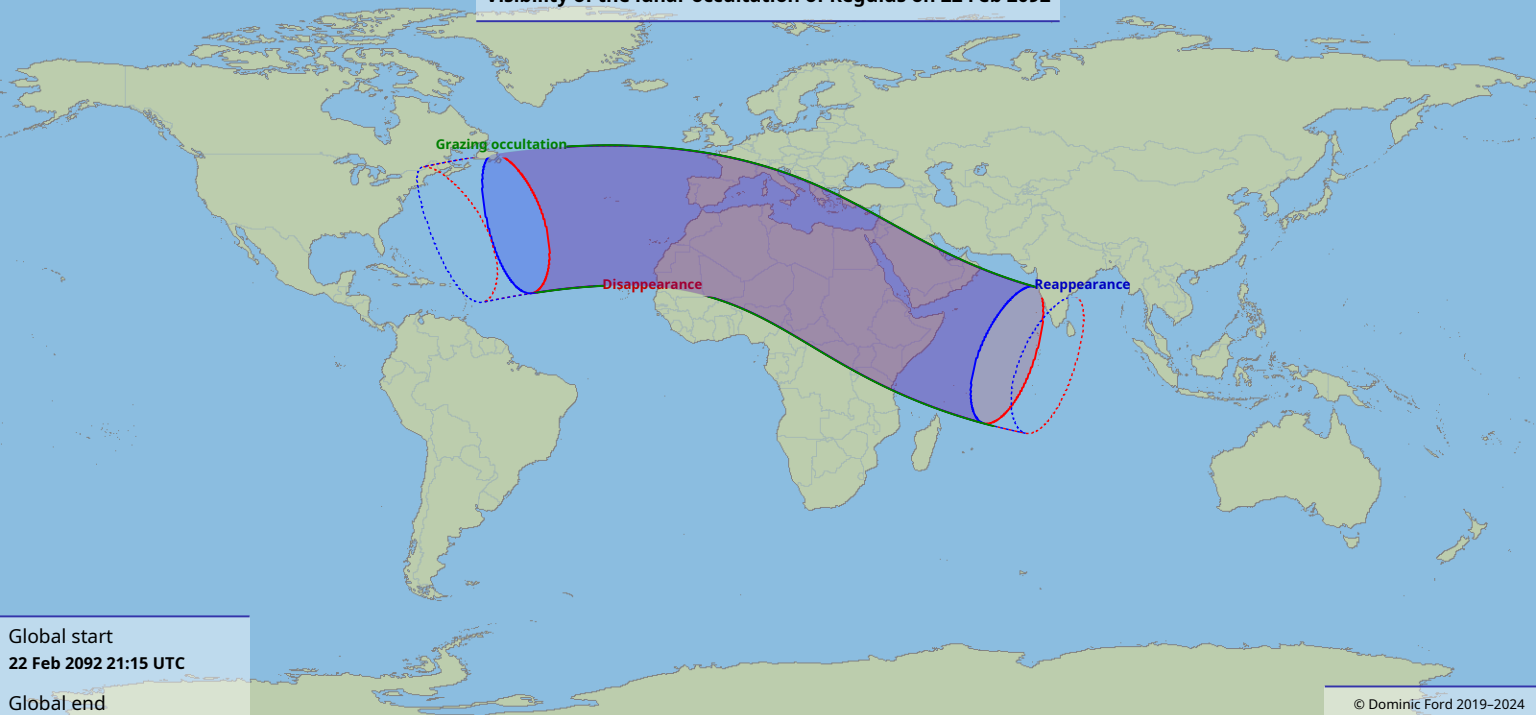

Visibility of the lunar occultation of Regulus on 22 Feb 2092

Global start
22 Feb 2092 21:15 UTC

Global end
23 Feb 2092 01:28 UTC