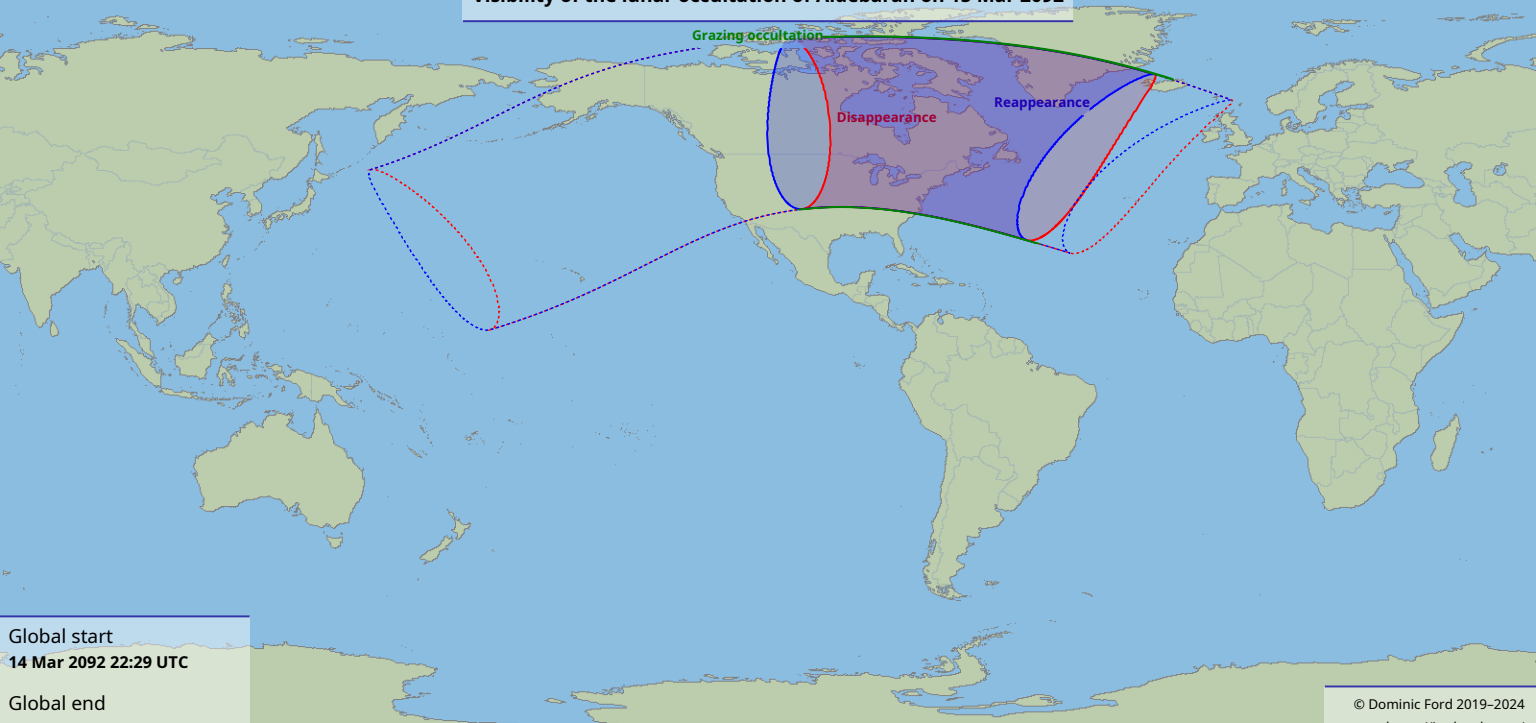

Visibility of the lunar occultation of Aldebaran on 15 Mar 2092

Global start
14 Mar 2092 22:29 UTC

Global end
15 Mar 2092 02:39 UTC