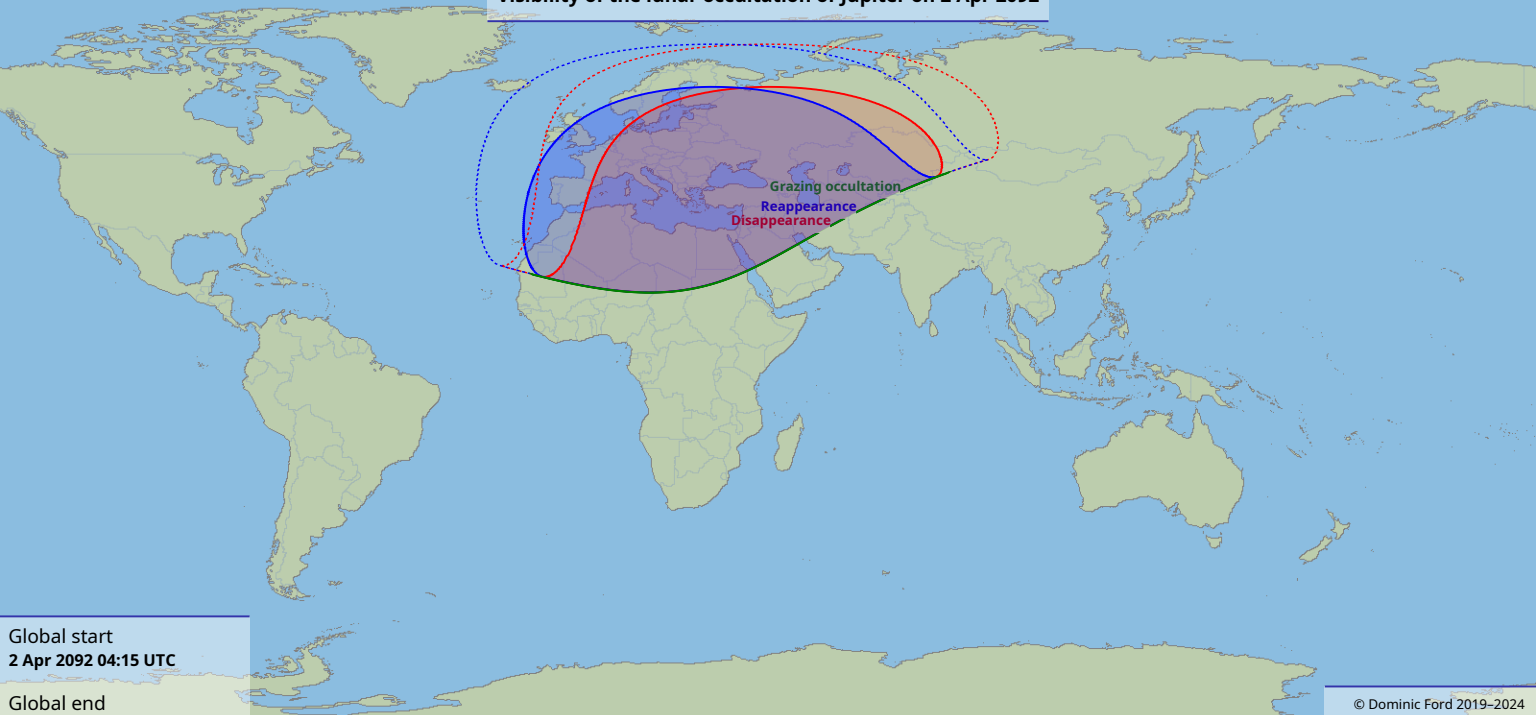

# Visibility of the lunar occultation of Jupiter on 2 Apr 2092

Global start  
2 Apr 2092 04:15 UTC

Global end  
2 Apr 2092 07:31 UTC