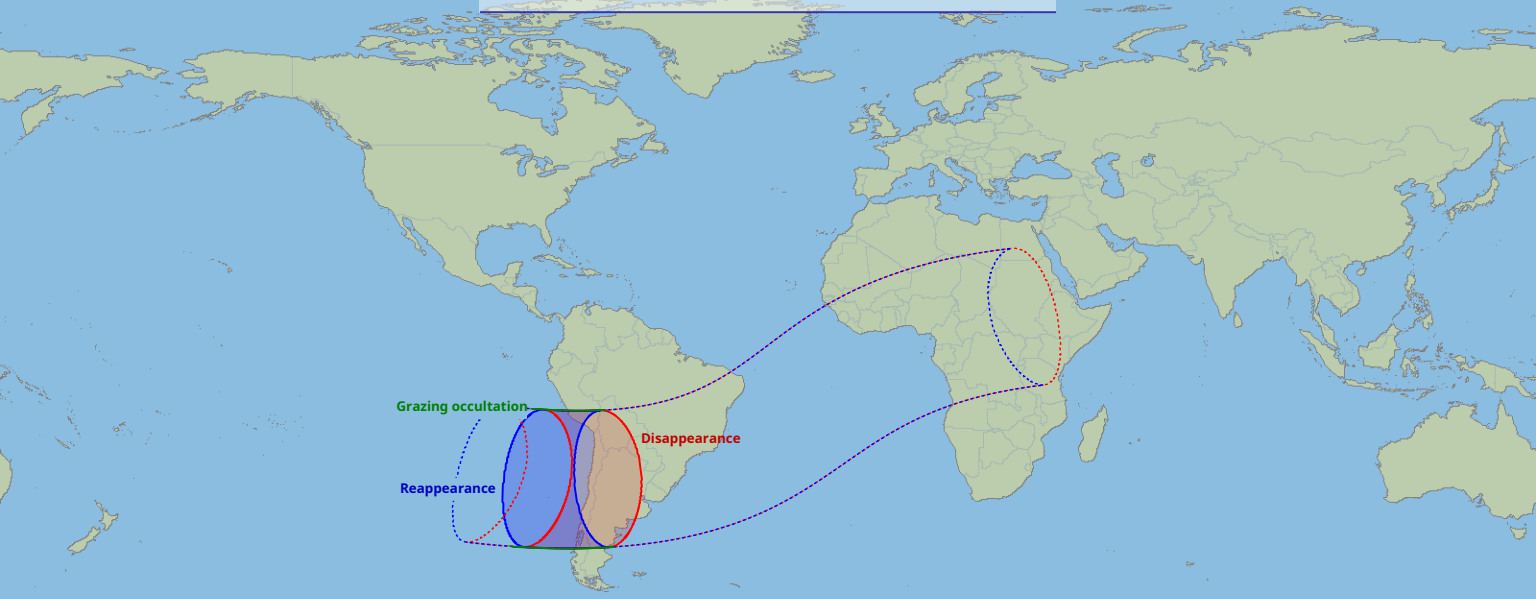

Visibility of the lunar occultation of Mercury on 4 Apr 2092

Global start
4 Apr 2092 09:56 UTC

Global end
4 Apr 2092 14:51 UTC